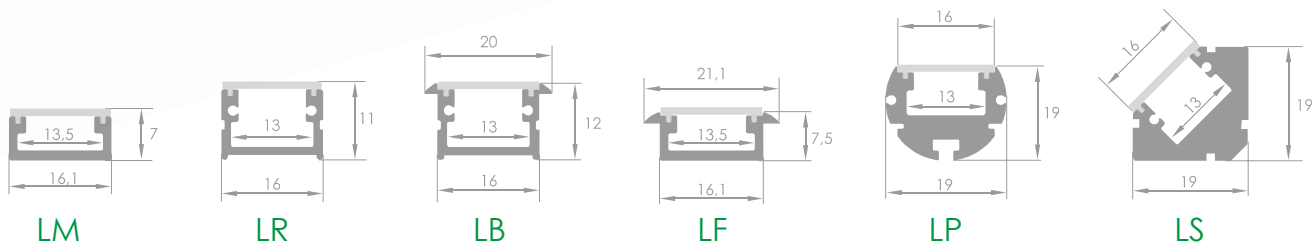

Dostępny dla profili / Available for profiles