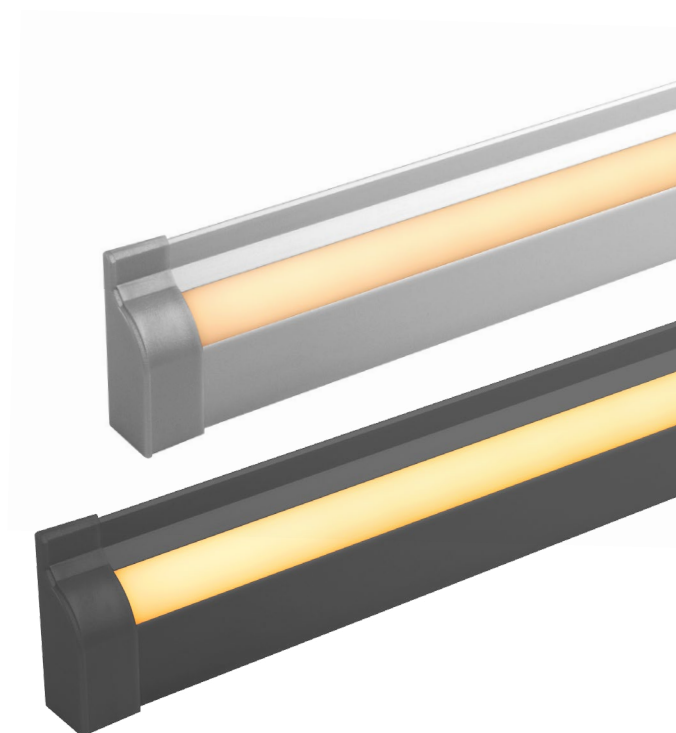

The WALL is a corner profile designed for assembling at the foot of the wall.

Technical data

Material	aluminium
Profile colour	black, silver
LedFLEX lighting	- 30 LED/m - 60 LED/m - 120 LED/m
Colours	- transparent - opal - blue - red - orange - any colour from RAL palette
LumiTEC lighting	white, turquoise, yellow, red, lemon, green, blue, pink, purple
Input voltage	12V or 24V
Power	4,8 W/m
Control	DALI, KNX, DMX, Smartphone

Dimensions [mm]

Montage