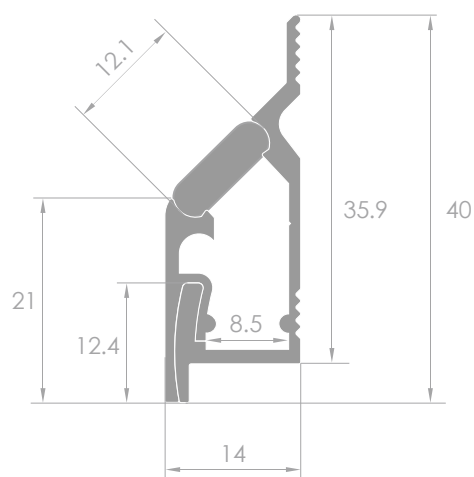

The WALL is a corner profile designed for assembling at the foot of the wall.

Technical data

Material	aluminium
Profile colour	black, silver
LedFLEX lighting	- 30 LED/m - 60 LED/m - 120 LED/m
Colours	- transparent - opal - blue - red - orange - any colour from RAL palette
LumiTEC lighting	white, turquoise, yellow, red, lemon, green, blue, pink, purple
Input voltage	12V or 24V
Power	4,8 W/m
Control	DALI, KNX, DMX, Smartphone

Dimensions [mm]

Montage