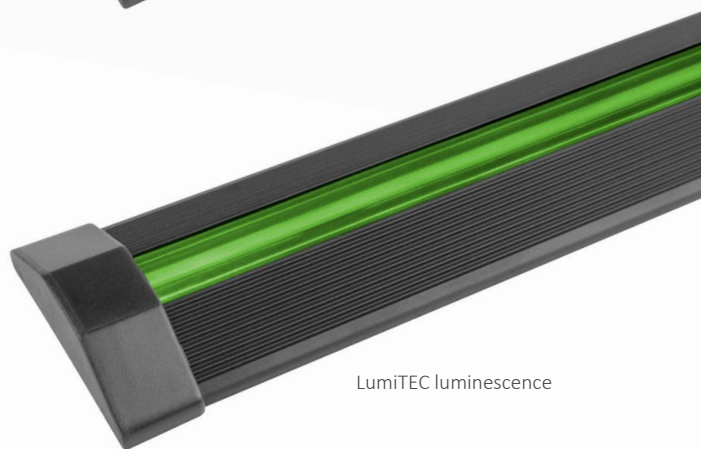

The PRISM universal profile is designed for assembling on ceiling or floor surfaces without the need of surface chamfering.

Technical data

Material	aluminium
Profile colour	black, silver
LedFLEX lighting	- 30 LED/m - 60 LED/m - 120 LED/m
Colours	- transparent - opal - blue - red - orange - any colour from RAL palette
LumiTEC lighting	white, turquoise, yellow, red, lemon, green, blue, pink, purple
Input voltage	12V or 24V
Power	4,8 W/m; 9,6 W/m; 12 W/m
Control	DALI, KNX, DMX, Smartphone

LedFLEX luminescence

LumiTEC luminescence

Dimensions [mm]

Montage