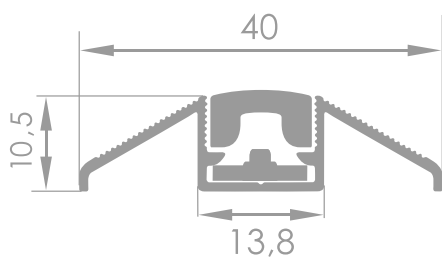

The PRISM universal profile is designed for assembling on ceiling or floor surfaces without the need of surface chamfering.

Technical data

Material	aluminium
Profile colour	black, silver
LedFLEX lighting	- 30 LED/m - 60 LED/m - 120 LED/m
Colours	- transparent - opal - blue - red - orange - any colour from RAL palette
LumiTEC lighting	white, turquoise, yellow, red, lemon, green, blue, pink, purple
Input voltage	12V or 24V
Power	4,8 W/m; 9,6 W/m; 12 W/m
Control	DALI, KNX, DMX, Smartphone

LedFLEX luminescence

LumiTEC luminescence

Dimensions [mm]

Montage