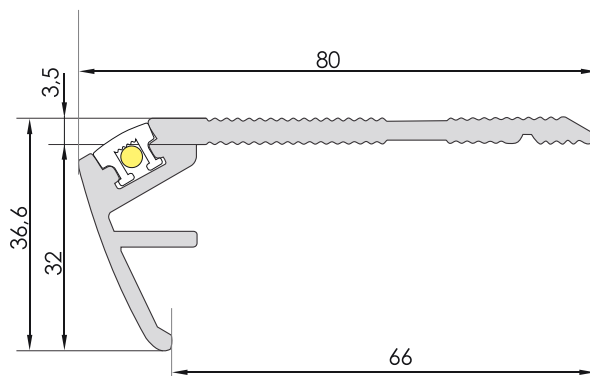

OVERLAPPED WIDE

The larger width of the profile allows it to be mounted even on fragile surfaces. In addition, the rough surface prevents slipping and provides comfortable and secure support under foot. Depending on the need, the profile can be screwed or glued to the finished edge of the step. The profile is made entirely of high quality aluminum, thanks to which it can withstand even heavy loads. The wide overlap profile is available in two lighting variants: LedFLEX or LumiTEC. The profile can also be supplemented with a personalized backlit symbol in a row.

Technical data

Material	aluminium
Profile colour	black, silver
LedFLEX lighting	- 30 LED/m - 60 LED/m - 120 LED/m
Colours	- transparent - opal - blue - red - orange - any colour from RAL palette
LumiTEC lighting	white, turquoise, yellow, red, lemon, green, blue, pink, purple
Input voltage	12V or 24V
Power	4,8 W/m; 9,6 W/m; 12 W/m
Control	DALI, KNX, DMX, Smartphone

A wide overlap profile is now available with a -30%* discount.

* Offer available while supplies last.

Dimensions [mm]

Montage