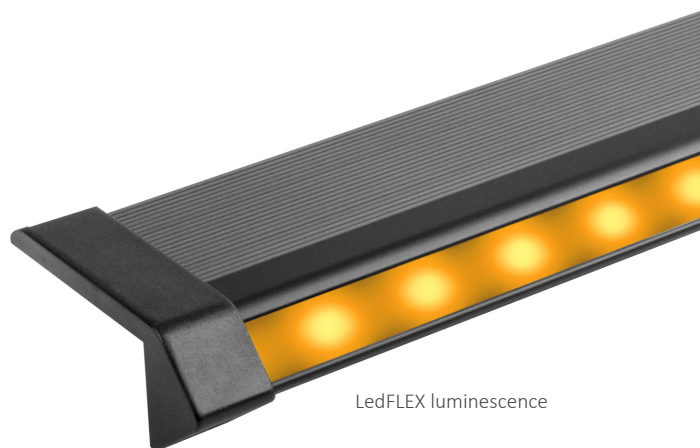

An easy to install universal profile that possesses an anti-slip property and provides an aesthetic strip of light.

## Technical data

Material	aluminium
Profile colour	black, silver
LedFLEX lighting	- 30 LED/m - 60 LED/m - 120 LED/m
Colours	- transparent - opal - blue - red - orange - any colour from RAL palette
LumiTEC lighting	white, turquoise, yellow, red, lemon, green, blue, pink, purple
Input voltage	12V or 24V
Power	2,4 W/m; 4,8 W/m; 9,6 W/m; 12 W/m
Control	DALI, KNX, DMX, Smartphone