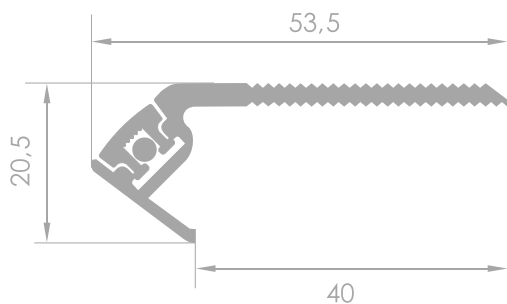

## Technical data

Material	aluminium
Profile colour	black, silver
LedFLEX lighting	- 30 LED/m - 60 LED/m - 120 LED/m
Colours	- transparent - opal - blue - red - orange - any colour from RAL palette
LumiTEC lighting	white, turquoise, yellow, red, lemon, green, blue, pink, purple
Input voltage	12V or 24V
Power	2,4 W/m; 4,8 W/m; 9,6 W/m; 12 W/m
Control	DALI, KNX, DMX, Smartphone

## Dimensions [mm]