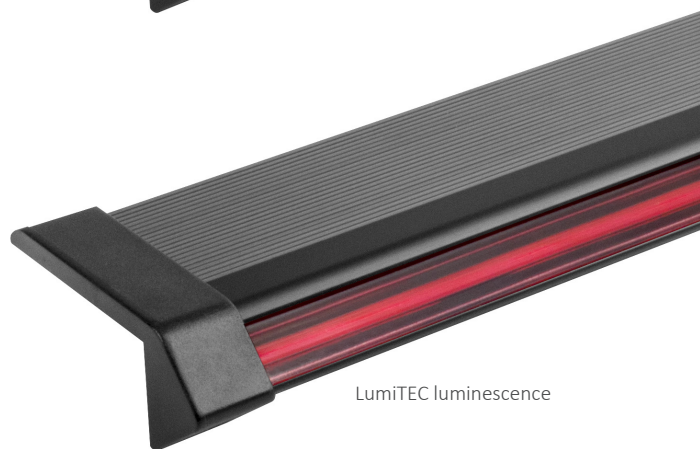

LedFLEX luminescence

LumiTEC luminescence