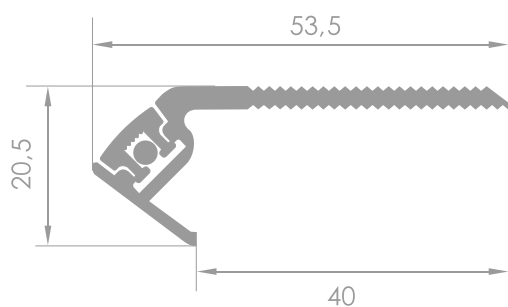

## Technical data

Material	aluminium
Profile colour	black, silver
LedFLEX lighting	- 30 LED/m - 60 LED/m - 120 LED/m
Colours	- transparent - opal - blue - red - orange - any colour from RAL palette
LumiTEC lighting	white, turquoise, yellow, red, lemon, green, blue, pink, purple
Input voltage	12V or 24V
Power	4,8 W/m; 9,6 W/m; 12 W/m
Control	DALI, KNX, DMX, Smartphone

## Dimensions [mm]