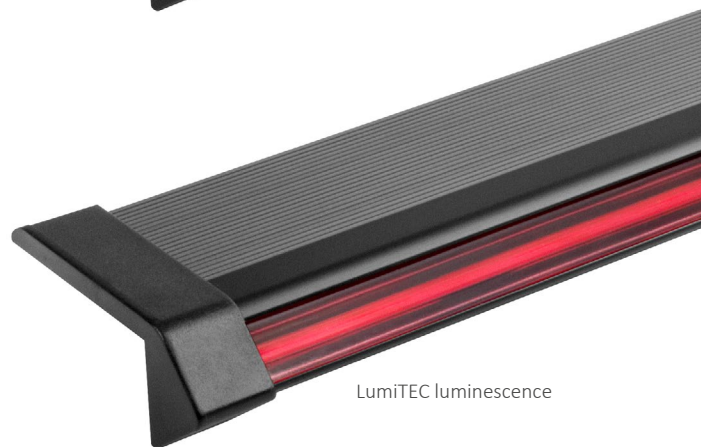

An easy to install universal profile that possesses an anti-slip property and provides an aesthetic strip of light.

## Technical data

Material	aluminium
Profile colour	black, silver
LedFLEX lighting	- 30 LED/m - 60 LED/m - 120 LED/m
Colours	- transparent - opal - blue - red - orange - any colour from RAL palette
LumiTEC lighting	white, turquoise, yellow, red, lemon, green, blue, pink, purple
Input voltage	12V or 24V
Power	4,8 W/m; 9,6 W/m; 12 W/m
Control	DALI, KNX, DMX, Smartphone

LedFLEX luminescence

LumiTEC luminescence

- Illuminated row markings