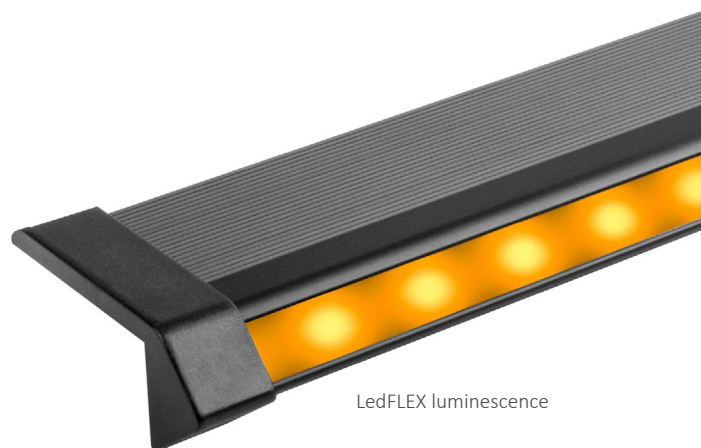

An easy to install universal profile that possesses an anti-slip property and provides an aesthetic strip of light.

## Technical data

Material	aluminium
Profile colour	black, silver
LedFLEX lighting	- 30 LED/m - 60 LED/m - 120 LED/m
Colours	- transparent - opal - blue - red - orange - any colour from RAL palette
LumiTEC lighting	white, turquoise, yellow, red, lemon, green, blue, pink, purple
Input voltage	12V or 24V
Power	4,8 W/m; 9,6 W/m; 12 W/m
Control	DALI, KNX, DMX, Smartphone

LedFLEX luminescence

LumiTEC luminescence

- Illuminated row markings