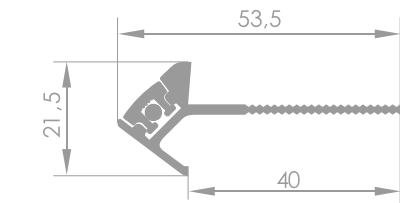

Profile colours: ■ ■

Available with LED and LumiTEC illumination.

STAIR PROFILE INTERNAL

The INTERNAL stair profile is specially designed for stairs with ceramic tiles and provides a continuous, extremely energy-efficient, aesthetic strip of light.