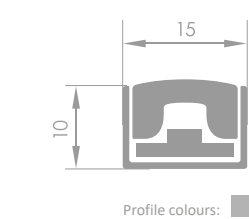

UNIVERSAL PROFILE SIMPLE PCV

Universal profile made from plastic that is ideal for mounting in furniture. Nevertheless, the profile can be also placed in the floors or walls, as well as it can be used to mark steps, edges and corners etc.

Available with LED illumination.