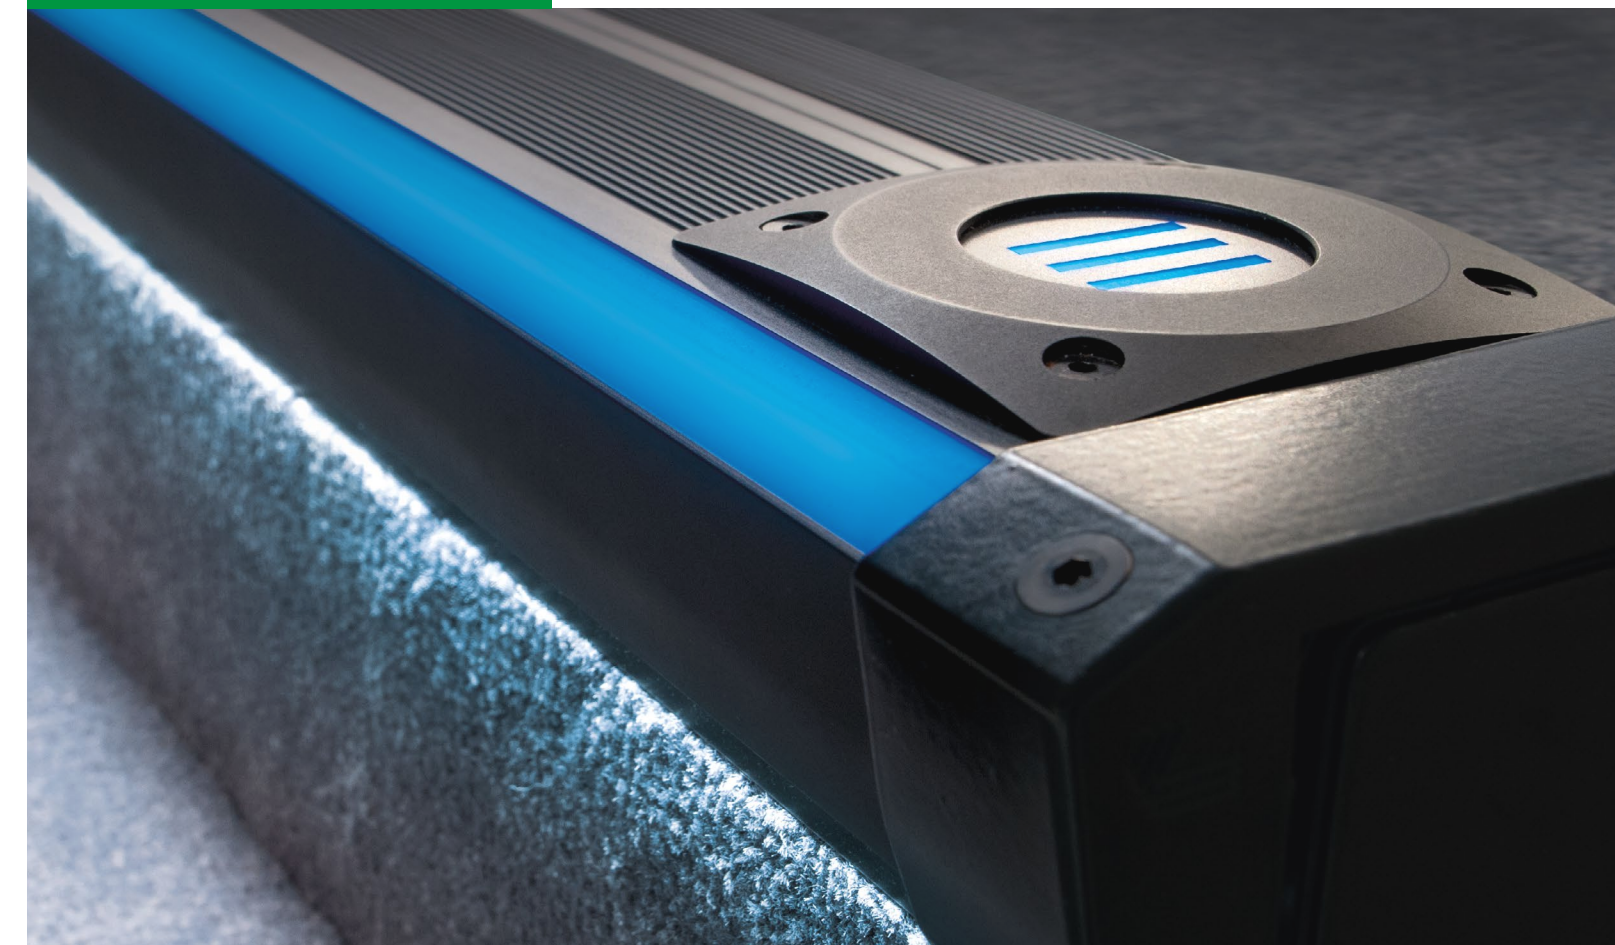

CORNER PROFILE WALL

The WALL is a corner profile designed to illuminate the foot of a wall.

Available with LED and LumiTEC illumination.

CORNER PROFILE LA

The LA profile is intended to be installed in corners where two surfaces come together. It works perfectly for decoration purposes and can be mounted under cabinets, foot of the walls and ceilings.

Available with LED illumination.

UNIVERSAL PROFILE PRISM

The PRISM universal profile is designed for illuminating on ceiling or floor surfaces without the need of surface chamfering.

Available with LED and LumiTEC illumination.

UNIVERSAL PROFILE LAP

A straight profile made from aluminum. It is intended to be installed on such surfaces as floors, walls, furniture, etc.

Available with LED illumination.

UNIVERSAL PROFILE SIMPLE 1 SIMPLE 2

Universal profile which can be placed in the floor or wall, it can also be used to mark steps, edges and corners etc.

Available with LED and LumiTEC illumination.

UNIVERSAL PROFILE SIMPLE PCV

Universal profile made from plastic that is ideal for mounting in furniture. Nevertheless, the profile can be also placed in the floors or walls, as well as it can be used to mark steps, edges and corners etc.

Available with LED illumination.

Simply brighter.

Available control systems

Interface: DALI, KNX, DMX
Smartphone: iOS, Android, Windows

LIGHTING

Cinema LED profile system
Universal LED profiles

14 Swierkowa Street
64-320 Niepruszewo
POLAND

+48 61 840 40 70
lighting@lars.pl
www.lars.pl/en

Simply brighter.

ver: 2