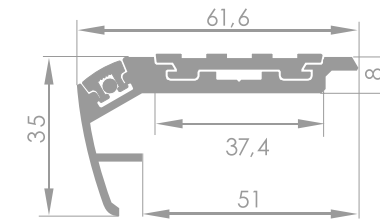

Profile colours: ■ ■

Available with LED and LumiTEC illumination.

STAIR PROFILE INTERNAL

The INTERNAL stair profile is specially designed for stairs with ceramic tiles and provides a continuous, extremely energy-efficient, aesthetic strip of light.