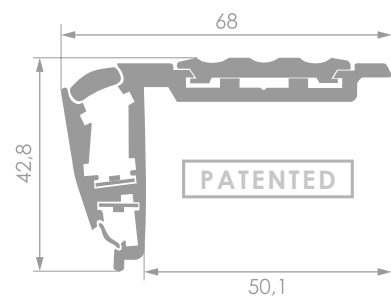

Profile colours: ■ ■

- Dual LED illumination
- Easy installation - just add screws or adhesive
- Can be installed on carpeted steps
- Adjustable end caps
- No visible LED points
- No visible screw holes