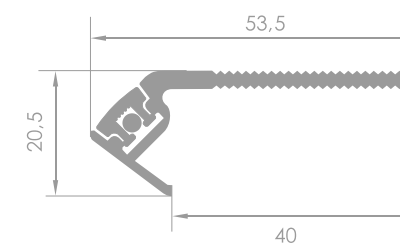

Profile colours: ■ ■

- Dual LED illumination
- Easy installation - just add screws or adhesive
- Can be installed on carpeted steps
- Adjustable end caps
- No visible LED points
- No visible screw holes

STAIR PROFILE STEPLINE

Our standard universal anti-slip profile that can be enhanced with illuminated markings, such as digits, letters, or other custom symbols. The profile available in many colours, guarantees a quality linear lighting effect and full illumination control.

Profile colours: ■ ■

- Available with:
- LED illumination
 - number or another marking
 - coloured elastic covers

STAIR PROFILE OVERLAPPED

An easy to install universal profile that possesses an anti-slip property and provides an aesthetic strip of light.