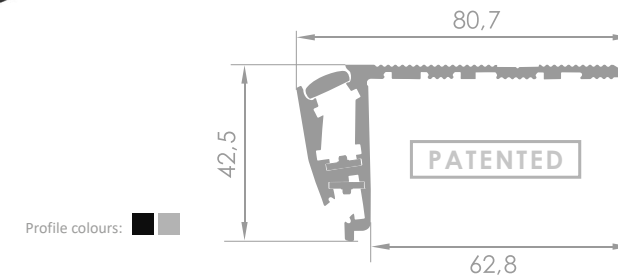

Profile colours: ■ ■

- Fixed to the finished edge of a step with screws or an adhesive
- Can be installed on carpeted steps
- Adjustable end caps
- No visible LED points