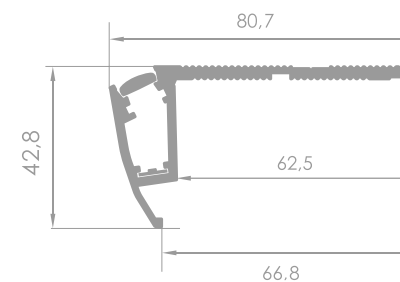

Profile colours: ■ ■

1. Available with:
2. LED illumination
   - number or another marking
   - coloured elastic covers