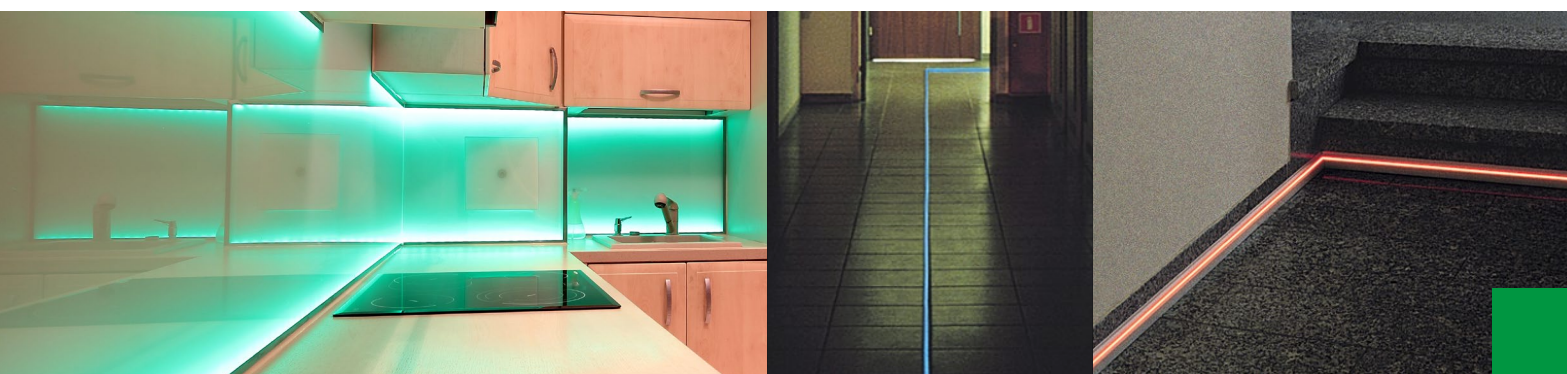

14 Swierkowa Street
64-320 Niepruszewo
POLAND

+48 61 840 40 70
lighting@lars.pl
www.lars.pl/en

Simply brighter.

ver: 2