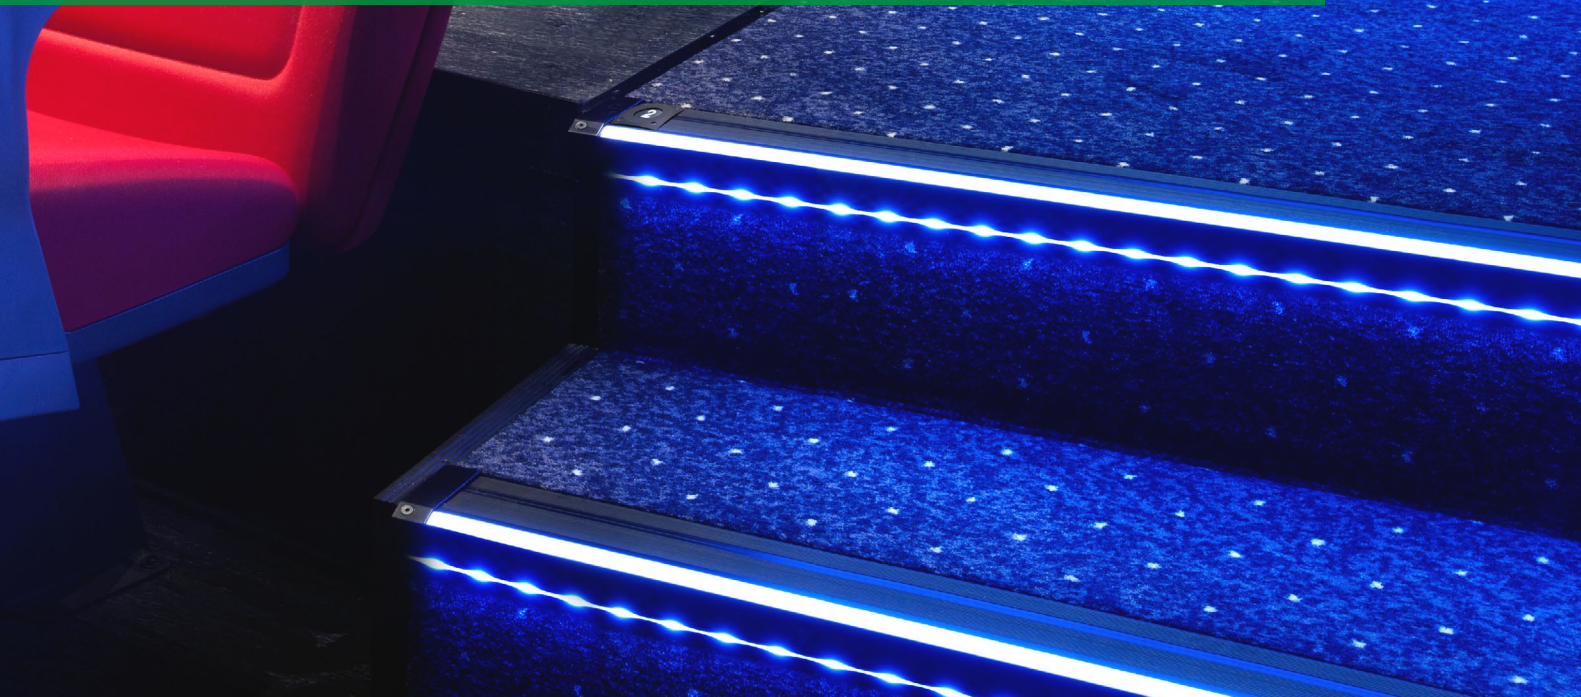

CINEMA LED PROFILE SYSTEM

Our LED and LumiTEC lighting profile systems are ideal for use in low light areas such as cinemas, theatres and other public spaces to guide visitors and provide added safety. Durable and extremely energy efficient, they can intensify the appearance and atmosphere of any space.

STAIR PROFILE DUO LED UNI

The UNIVERSAL aluminum stair profile with dual LED illumination is our best seller. The profile may use LED's in any single colour from the RGB colour spectrum, provides a continuous aesthetic strip of light and additional illumination of a stair riser.