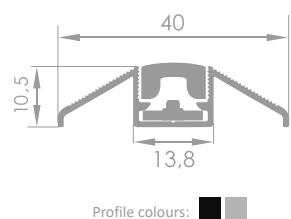

UNIVERSAL PROFILE LAP

A straight profile made from aluminum. It is intended to be installed on such surfaces as floors, walls, furniture, etc.

Available with LED illumination.