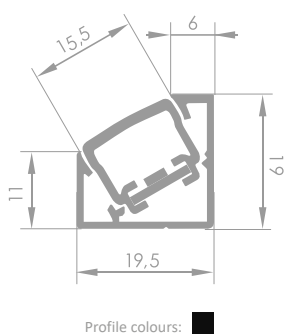

UNIVERSAL PROFILE PRISM

The PRISM universal profile is designed for illuminating on ceiling or floor surfaces without the need of surface chamfering.

Available with LED and LumiTEC illumination.