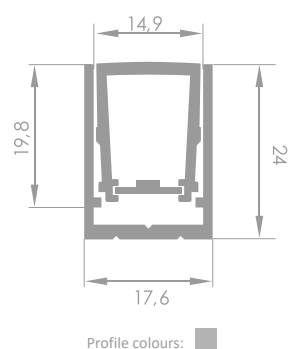

UNIVERSAL PROFILE SIMPLE 1 SIMPLE 2

Universal profile which can be placed in the floor or wall, it can also be used to mark steps, edges and corners etc.

Available with LED and LumiTEC illumination.