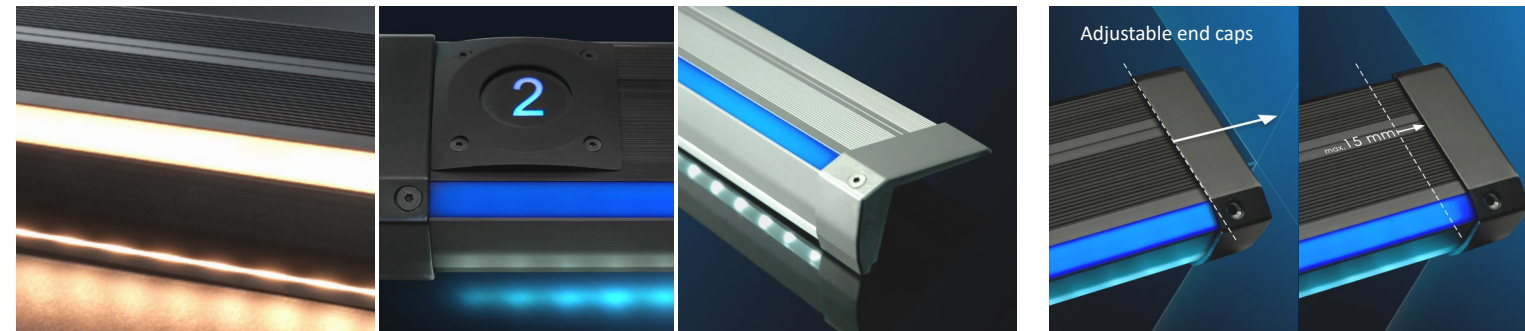

STAIR PROFILE COMBO

The COMBO profile has special cracks that enable you to run a carpet under the profile. The anti-slip insert is extremely durable.

Profile colours: ■ ■

Available with LED and LumiTEC illumination.

STAIR PROFILE INTERNAL

The INTERNAL stair profile is specially designed for stairs with ceramic tiles and provides a continuous, extremely energy-efficient, aesthetic strip of light.

Profile colours: ■ ■

Available with LED and LumiTEC illumination.