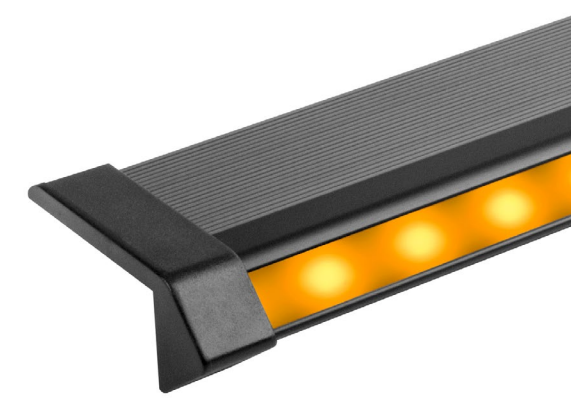

STAIR PROFILE OVERLAPPED

An easy to install universal profile that possesses an anti-slip property and provides an aesthetic strip of light.