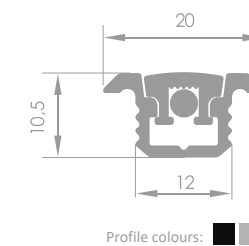

CORNER PROFILE WALL

The WALL is a corner profile designed to illuminate the foot of a wall.

Available with LED and LumiTEC illumination.

CORNER PROFILE LA

The LA profile is intended to be installed in corners where two surfaces come together. It works perfectly for decoration purposes and can be mounted under cabinets, foot of the walls and ceilings.

UNIVERSAL PROFILE LAP

A straight profile made from aluminum. It is intended to be installed on such surfaces as floors, walls, furniture, etc.

Available with LED illumination.

UNIVERSAL PROFILE SIMPLE 1 SIMPLE 2

Universal profile which can be placed in the floor or wall, it can also be used to mark steps, edges and corners etc.

Available with LED and LumiTEC illumination.

UNIVERSAL PROFILE SIMPLE PCV

Universal profile made from plastic that is ideal for mounting in furniture. Nevertheless, the profile can be also placed in the floors or walls, as well as it can be used to mark steps, edges and corners etc.