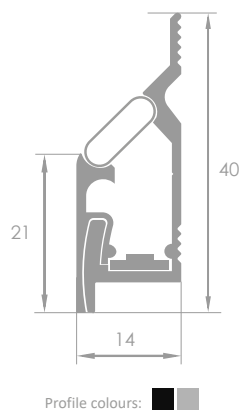

CORNER PROFILE WALL

The WALL is a corner profile designed to illuminate the foot of a wall.

Available with LED and LumiTEC illumination.

CORNER PROFILE LA

The LA profile is intended to be installed in corners where two surfaces come together. It works perfectly for decoration purposes and can be mounted under cabinets, foot of the walls and ceilings.