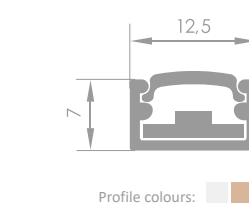

Simply brighter.