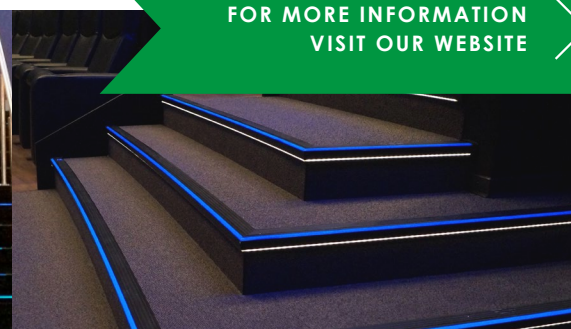

FOR MORE INFORMATION VISIT OUR WEBSITE www.lars.pl/en