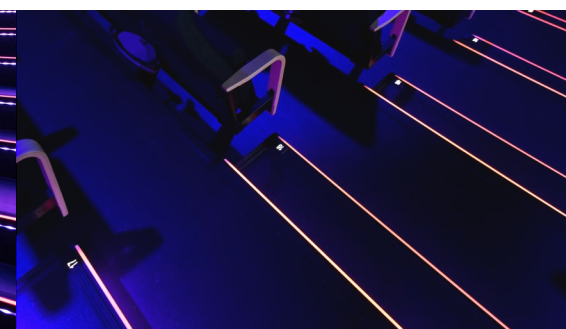

FOR MORE INFORMATION VISIT OUR WEBSITE www.lars.pl/en