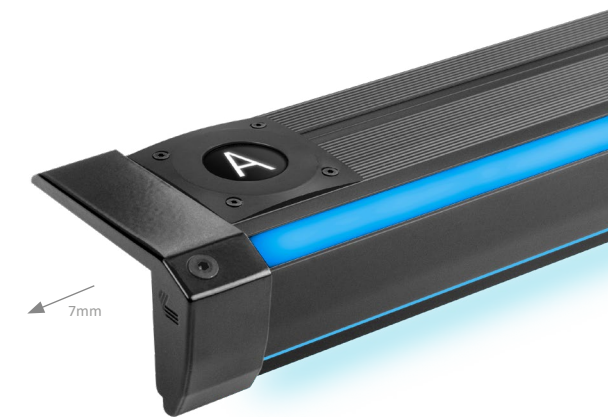

STAIR PROFILE DUO LED UNI

The UNiversal aluminum stair profile with dual LED illumination is our best seller. The profile provides a continuous aesthetic strip of light in a single colour or RGB colour spectrum. Now, it is also available with a linear illumination on the bottom.

Profile colours: ■ ■