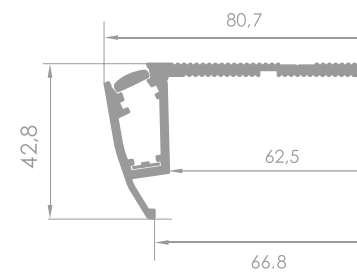

Profile colours: ■ ■

STAIR PROFILE OVERLAPPED

An easy to install universal profile that possesses an anti-slip property and provides an aesthetic strip of light.

Profile colours: ■ ■

STAIR PROFILE STEPLINE

Profile colours: ■ ■

STAIR PROFILE INTERNAL

The INTERNAL stair profile is specially designed for stairs with ceramic tiles and provides a continuous, extremely energy-efficient, aesthetic strip of light.