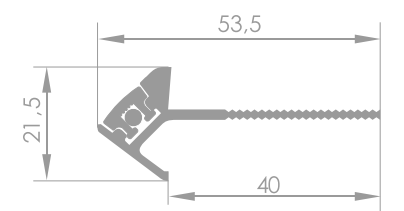

Profile colours: ■ ■

STAIR PROFILE INTERNAL

The INTERNAL stair profile is specially designed for stairs with ceramic tiles and provides a continuous, extremely energy-efficient, aesthetic strip of light.