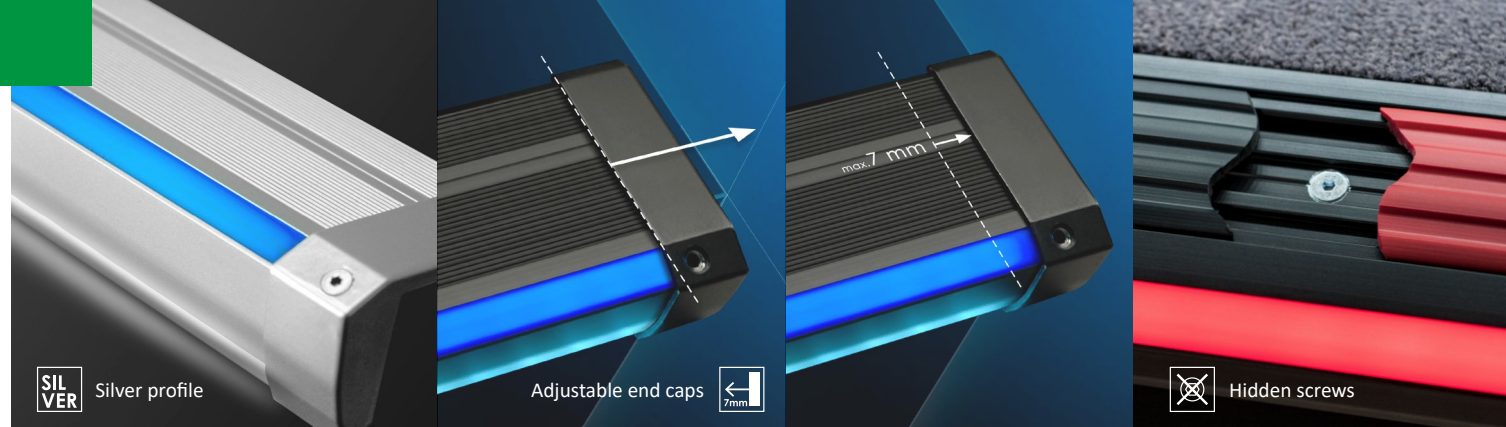

CORNER PROFILE WALL

Exceptionally simple assembly and high quality makes WALL a frequently chosen product. The modular design streamlines the installation of the light source at the edges of walls, floors, etc.

Profile colours: ■ ■

CORNER PROFILE LA

The LA profile is intended to be installed in corners where two surfaces come together. It works perfectly for decoration purposes and can be mounted under cabinets, foot of the walls and ceilings.

Profile colours: ■

UNIVERSAL PROFILE LAP

A straight profile made from aluminium. It is intended to be installed on such surfaces as floors, walls, furniture, etc.

Profile colours: ■ standard
■ optional

UNIVERSAL PROFILE PRISM

The PRISM universal profile is designed for illuminating on ceiling or floor surfaces without the need of surface chamfering.

Profile colours: ■ ■

	STREAMLINE DUO	DUO LED UNI	STEP LINE	COMBO	OVERLAPPED	INTERNAL	WALL	LA	LAP	PRISM
Made of aluminium	✓	✓	✓	✓	✓	✓	✓	✓	✓	✓
Available in silver colour	✓	✓	✓	—	✓	✓	✓	—	✓	✓
Optional step riser's illumination	✓	✓	—	—	—	—	N/A	N/A	N/A	N/A
LED row mark	✓	✓	✓	✓	—	—	N/A	N/A	N/A	N/A
LED lighting	✓	✓	✓	✓	✓	✓	✓	✓	✓	✓
Linear LED lighting on the top (no LED points visible)	✓	✓	✓	—	—	—	✓	✓	✓	—
Linear LED lighting on the bottom (no LED points visible) <small>NEW</small>	✓	✓	N/A	N/A	N/A	N/A	N/A	N/A	N/A	N/A
Available with LumiTEC light source	—	—	—	✓	✓	✓	✓	—	—	✓
Adjustable end caps for easier installation	✓	✓	✓	—	—	—	—	—	—	—
No mounting screws visible	✓	—	—	✓	—	—	✓	✓	✓	✓
Available with CROSSLINE cable cover	—	✓	✓	—	—	—	N/A	N/A	N/A	N/A