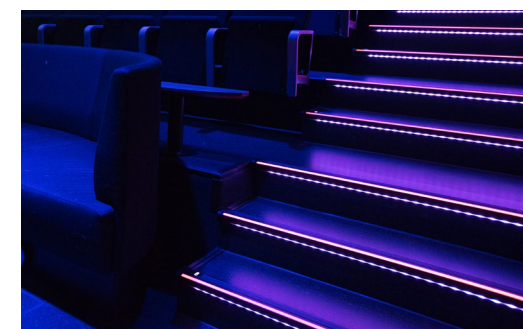

FOR MORE INFORMATION VISIT OUR WEBSITE www.lars.pl/en