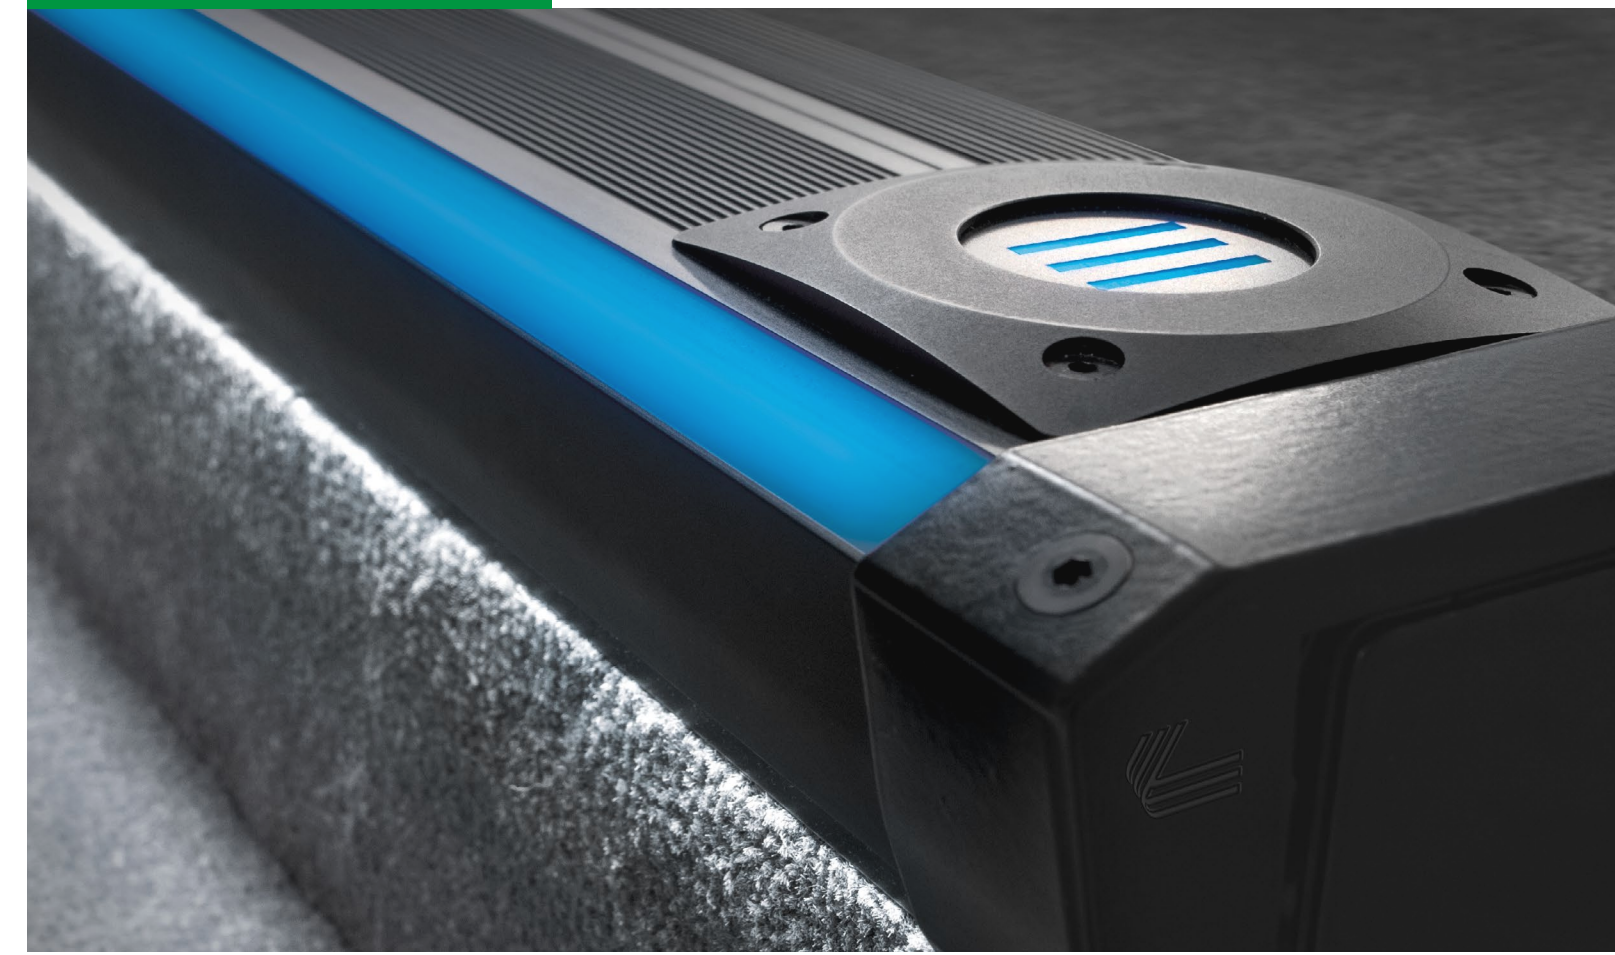

Step nosing LED profiles

Lighting systems for cinemas, theatres, HORECA sector and more