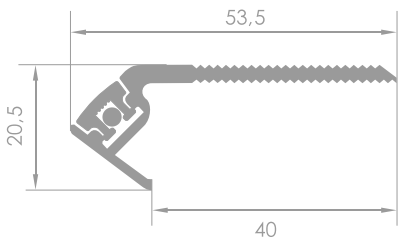

Profile colours: ■ ■

STAIR PROFILE OVERLAPPED

An easy to install universal profile that possesses an anti-slip property and provides an aesthetic strip of light.

Profile colours: ■ ■

STAIR PROFILE STEPLINE