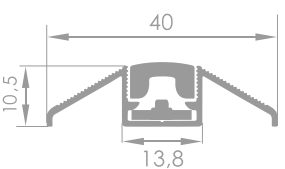

Profile colours: ■ ■

	STREAMLINE DUO	DUO LED UNI	STEP LINE	COMBO	OVERLAPPED	INTERNAL	WALL	LA	LAP	PRISM
Made of aluminium	✓	✓	✓	✓	✓	✓	✓	✓	✓	✓
Available in silver colour	✓	✓	✓	—	✓	✓	✓	—	✓	✓
Optional step riser's illumination	✓	✓	—	—	—	—	N/A	N/A	N/A	N/A
LED row mark	✓	✓	✓	✓	—	—	N/A	N/A	N/A	N/A
LED lighting	✓	✓	✓	✓	✓	✓	✓	✓	✓	✓
Linear LED lighting on the top (no LED points visible)	✓	✓	✓	—	—	—	✓	✓	✓	—
Linear LED lighting on the bottom (no LED points visible) NEW	✓	✓	N/A	N/A	N/A	N/A	N/A	N/A	N/A	N/A
Available with LumiTEC light source	—	—	—	✓	✓	✓	✓	—	—	✓
Adjustable end caps for easier installation	✓	✓	✓	—	—	—	—	—	—	—
No mounting screws visible	✓	—	—	✓	—	—	✓	✓	✓	✓
Available with CROSSLINE cable cover	—	✓	✓	—	—	—	N/A	N/A	N/A	N/A

N/A - not applicable

Available control systems

Interface: DALI, KNX, DMX
Smartphone: iOS, Android