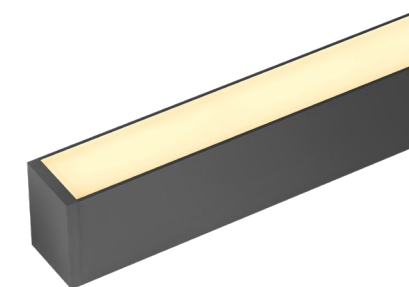

CORNER PROFILE WALL

Exceptionally simple assembly and high quality makes WALL a frequently chosen product. The modular design streamlines the installation of the light source at the edges of walls, floors, etc.

Profile colours: ■ ■

CORNER PROFILE LA

The LA profile is intended to be installed in corners where two surfaces come together. It works perfectly for decoration purposes and can be mounted under cabinets, foot of the walls and ceilings.

Profile colours: ■

UNIVERSAL PROFILE LAP

A straight profile made from aluminium. It is intended to be installed on such surfaces as floors, walls, furniture, etc.

Profile colours: ■ standard
■ optional

UNIVERSAL PROFILE PRISM

The PRISM universal profile is designed for illuminating on ceiling or floor surfaces without the need of surface chamfering.

Profile colours: ■ ■

	STREAMLINE DUO	DUO LED UNI	STEP LINE	COMBO	OVERLAPPED	INTERNAL	WALL	LA	LAP	PRISM
Made of aluminium	✓	✓	✓	✓	✓	✓	✓	✓	✓	✓
Available in silver colour	✓	✓	✓	—	✓	✓	✓	—	✓	✓
Optional step riser's illumination	✓	✓	—	—	—	—	N/A	N/A	N/A	N/A
LED row mark	✓	✓	✓	✓	—	—	N/A	N/A	N/A	N/A
LED lighting	✓	✓	✓	✓	✓	✓	✓	✓	✓	✓
Linear LED lighting on the top (no LED points visible)	✓	✓	✓	—	—	—	✓	✓	✓	—
Linear LED lighting on the bottom (no LED points visible) <small>NEW</small>	✓	✓	N/A	N/A	N/A	N/A	N/A	N/A	N/A	N/A
Available with LumiTEC light source	—	—	—	✓	✓	✓	✓	—	—	✓
Adjustable end caps for easier installation	✓	✓	✓	—	—	—	—	—	—	—
No mounting screws visible	✓	—	—	✓	—	—	✓	✓	✓	✓
Available with CROSSLINE cable cover	—	✓	✓	—	—	—	N/A	N/A	N/A	N/A