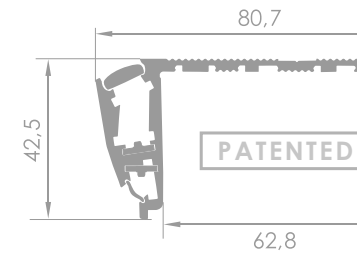

Profile colours: ■ ■