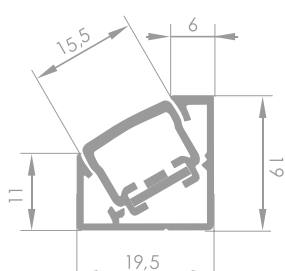

CORNER PROFILE WALL

Exceptionally simple assembly and high quality makes WALL a frequently chosen product. The modular design streamlines the installation of the light source at the edges of walls, floors, etc.

Profile colours: ■ ■

CORNER PROFILE LA

The LA profile is intended to be installed in corners where two surfaces come together. It works perfectly for decoration purposes and can be mounted under cabinets, foot of the walls and ceilings.