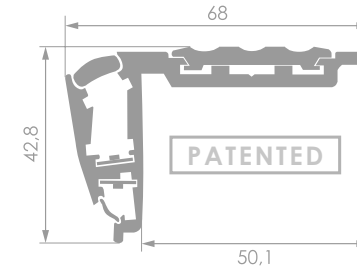

Available with DUO LED UNI and STEPLINE stair profiles.

STAIR PROFILE STREAMLINE DUO

Our newest profile is now streamlined with: the anti-slip insert available in various colours, optional dual linear LED illumination, customized row mark, adjustable end caps and invisible screw holes.