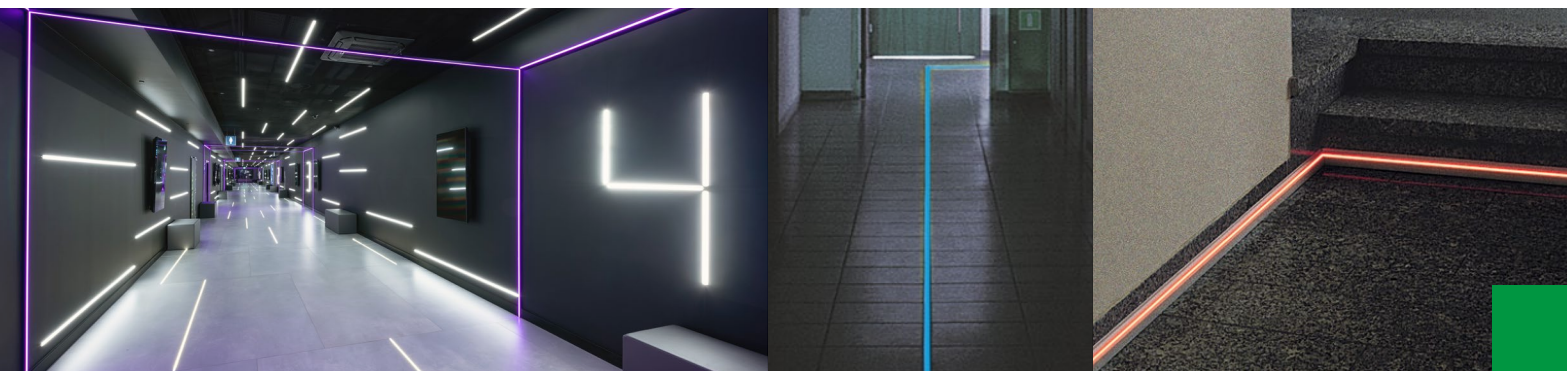

14 Swierkowa Street
64-320 Niepruszewo
POLAND

+48 61 840 40 70
lighting@lars.pl
www.lars.pl/en

Simply brighter.