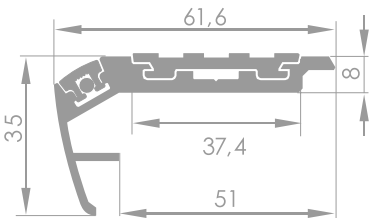

Profile colours: ■ ■