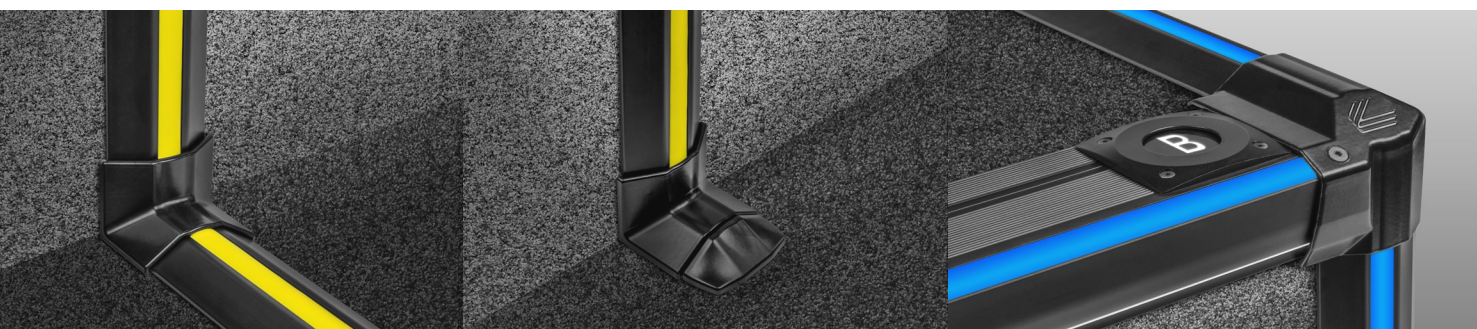

FOR MORE INFORMATION VISIT OUR WEBSITE www.lars.pl/en