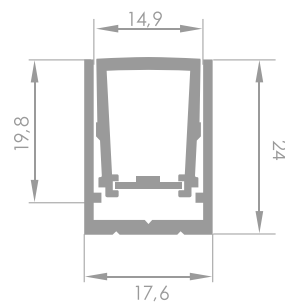

Profile colours: ■ standard
■ optional