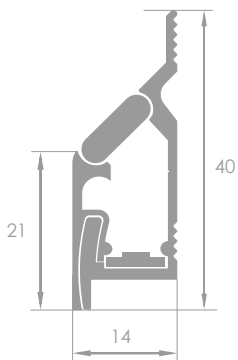

CORNER PROFILE WALL

Exceptionally simple assembly and high quality makes WALL a frequently chosen product. The modular design streamlines the installation of the light source at the edges of walls, floors, etc.

Profile colours: ■ ■

CORNER PROFILE LA

The LA profile is intended to be installed in corners where two surfaces come together. It works perfectly for decoration purposes and can be mounted under cabinets, foot of the walls and ceilings.