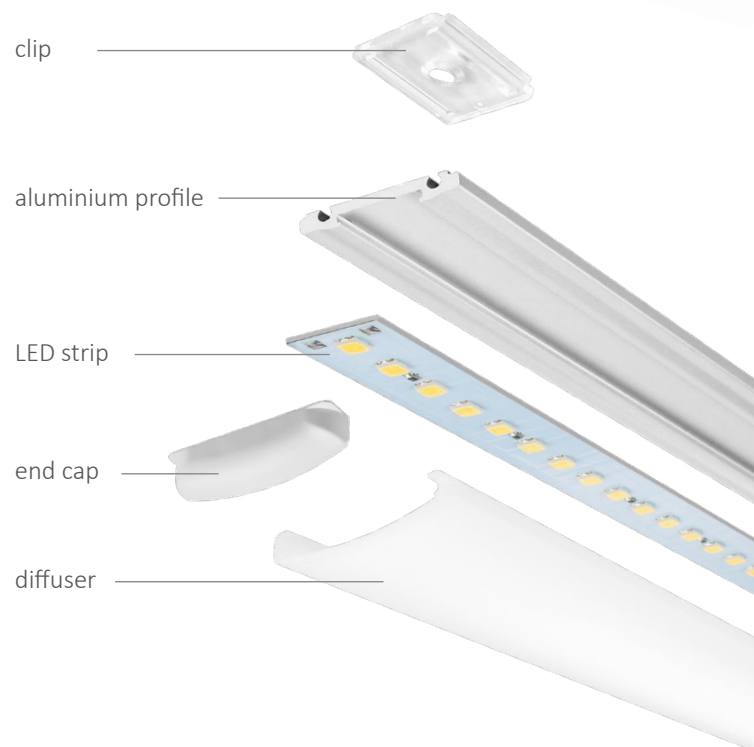

The lamp has all the benefits of the LARSA System and is an excellent lighting alternative **for gypsum ceilings and flat surfaces**. The luminaire guarantees the continuity of light and assembly is incredibly easy. Simply screw in the clips and insert the LARSA lamp. You will know it's all done when you hear the characteristic: „Click”.

Parameters

Power	10 W
Input voltage	24V DC (SELV)
Beam angle	140°
Colour	Neutral white
Colour temperature	4100 K
Luminous flux	1320 lm
LED durability	50.000 h
Ambient temperature range	From 2°C to 40°C
Controls and dimming	Dimmable
IP code	IP40
Colour Rendering Index (CRI)	82
Energy class	A+

Montage

Dimensions [mm]