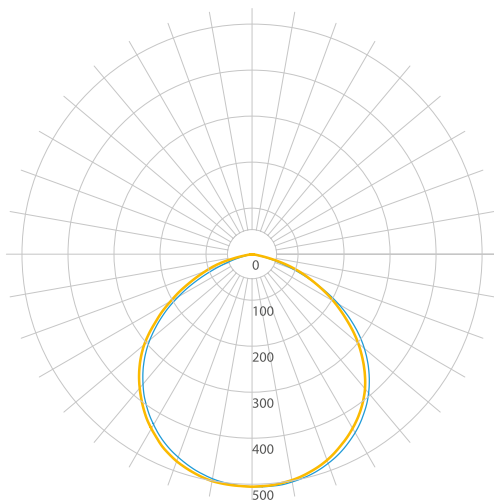

Parameters

Power	10 W
Input voltage	24V DC (SELV)
Beam angle	140°
Colour	Neutral white
Colour temperature	4100 K
Luminous flux	1320 lm
LED durability	50.000 h
Ambient temperature range	From 2°C to 40°C
Controls and dimming	Dimmable
IP code	IP40
Colour Rendering Index (CRI)	82
Energy class	A+

Montage

Dimensions [mm]