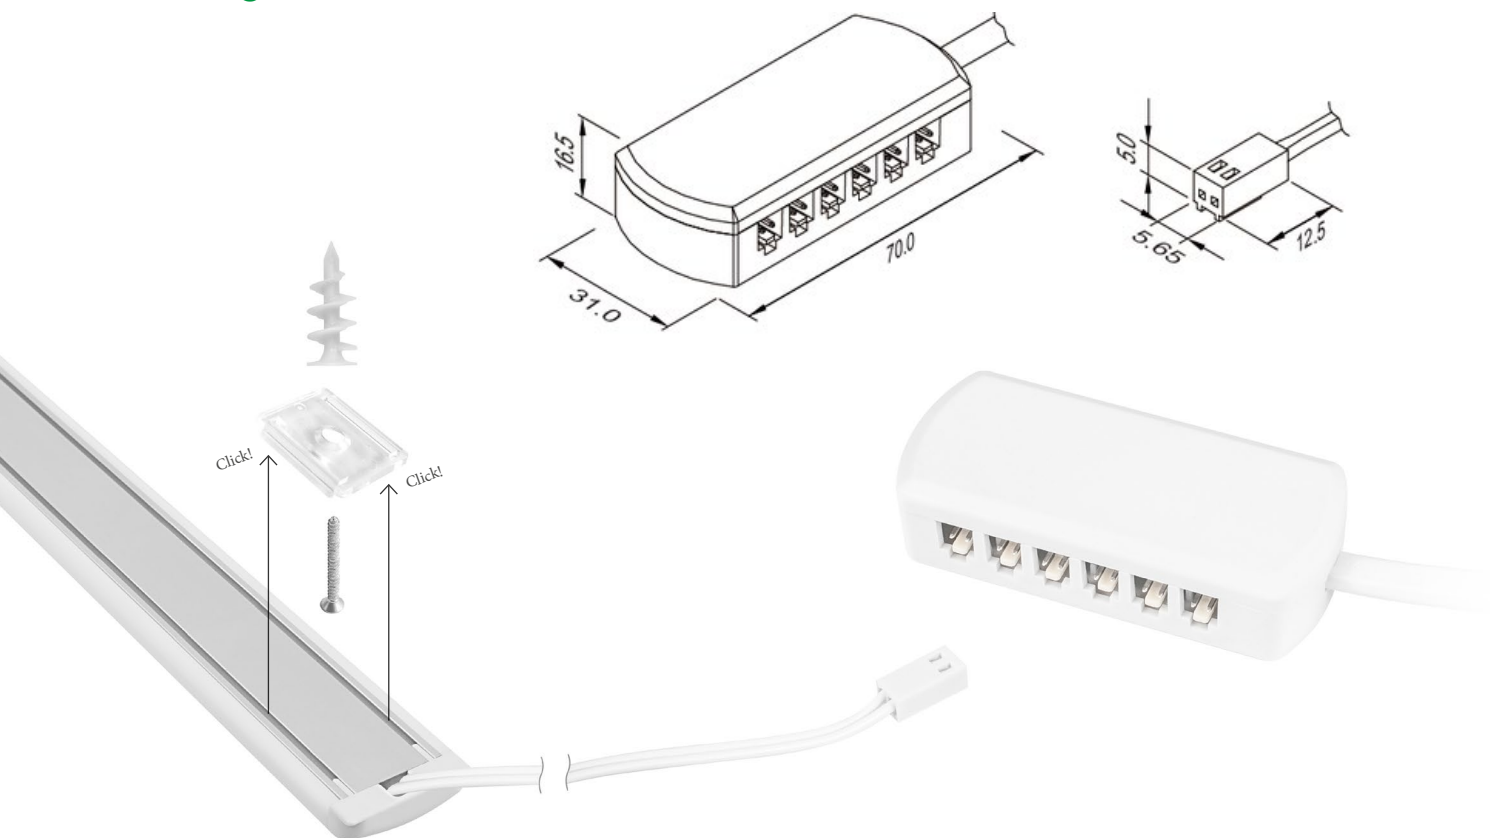

The lamp has all the benefits of the LARSA System and is an excellent lighting alternative **for gypsum ceilings and flat surfaces**. The luminaire guarantees the continuity of light and assembly is incredibly easy. Simply screw in the clips and insert the LARSA lamp. You will know it's all done when you hear the characteristic: „Click”.

Parameters

Power	10 W
Input voltage	24V DC (SELV)
Beam angle	140°
Colour	Neutral white
Colour temperature	4100 K
Luminous flux	1320 lm
LED durability	50.000 h
Ambient temperature range	From 2°C to 40°C
Controls and dimming	Dimmable
IP code	IP40
Colour Rendering Index (CRI)	82
Energy class	A+

Montage

Dimensions [mm]