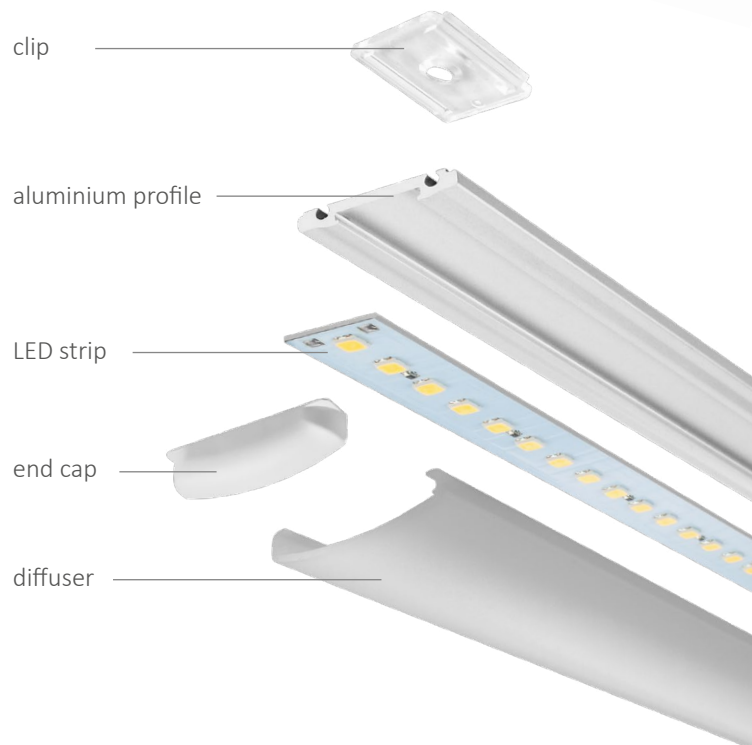

The lamp has all the benefits of the LARSA System and is an excellent lighting alternative **for gypsum ceilings and flat surfaces**. The luminaire guarantees the continuity of light and assembly is incredibly easy. Simply screw in the clips and insert the LARSA lamp. You will know it's all done when you hear the characteristic: „Click”.

Parameters

Power	10 W
Input voltage	24V DC (SELV)
Beam angle	140°
Colour	Neutral white
Colour temperature	4100 K
Luminous flux	1050 lm
LED durability	50.000 h
Ambient temperature range	From 2°C to 40°C
Controls and dimming	Dimmable
IP code	IP40
Colour Rendering Index (CRI)	82
Energy class	A+

Montage

Dimensions [mm]