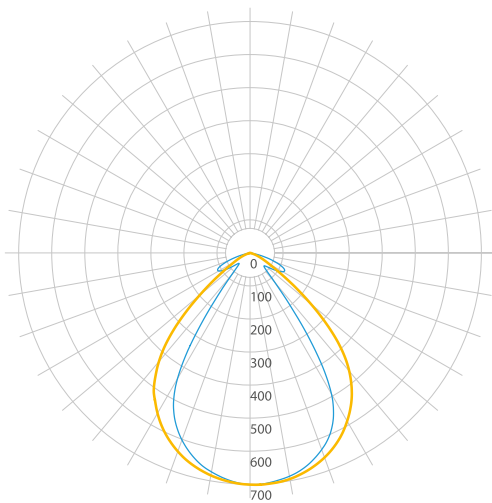

Parameters

Power	10 W
Input voltage	24V DC (SELV)
Beam angle	140°
Colour	Neutral white
Colour temperature	4100 K
Luminous flux	1050 lm
LED durability	50.000 h
Ambient temperature range	From 2°C to 40°C
Controls and dimming	Dimmable
IP code	IP40
Colour Rendering Index (CRI)	82
Energy class	A+

Montage

Dimensions [mm]