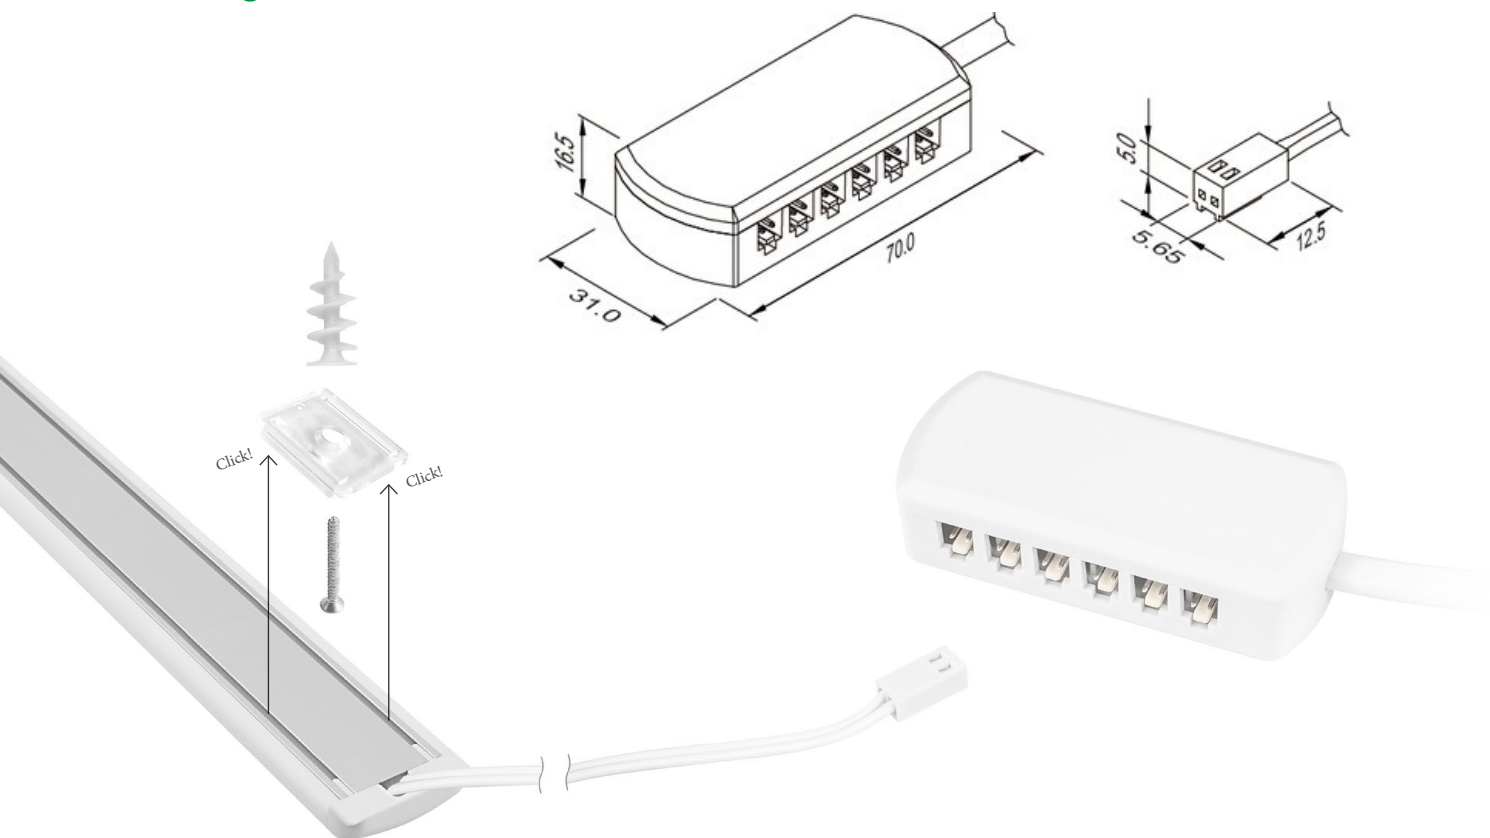

The lamp has all the benefits of the LARSA System and is an excellent lighting alternative **for gypsum ceilings and flat surfaces**. The luminaire guarantees the continuity of light and assembly is incredibly easy. Simply screw in the clips and insert the LARSA lamp. You will know it's all done when you hear the characteristic: „Click”.

Parameters

Power	10 W
Input voltage	24V DC (SELV)
Beam angle	140°
Colour	Neutral white
Colour temperature	4100 K
Luminous flux	1050 lm
LED durability	50.000 h
Ambient temperature range	From 2°C to 40°C
Controls and dimming	Dimmable
IP code	IP40
Colour Rendering Index (CRI)	82
Energy class	A+

Montage

Dimensions [mm]