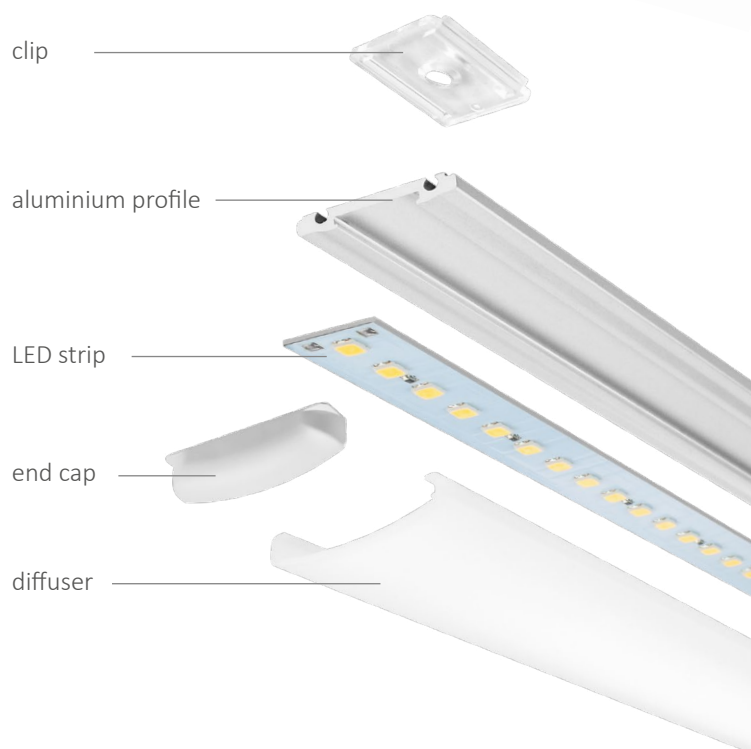

The lamp has all the benefits of the LARSA System and is an excellent lighting alternative **for gypsum ceilings and flat surfaces**. The luminaire guarantees the continuity of light and assembly is incredibly easy. Simply screw in the clips and insert the LARSA lamp. You will know it's all done when you hear the characteristic: „Click”.

Parameters

Power	10 W
Input voltage	24V DC (SELV)
Beam angle	140°
Colour	Neutral white
Colour temperature	4100 K
Luminous flux	1050 lm
LED durability	50.000 h
Ambient temperature range	From 2°C to 40°C
Controls and dimming	Dimmable
IP code	IP40
Colour Rendering Index (CRI)	83
Energy class	A+

Montage

Dimensions [mm]