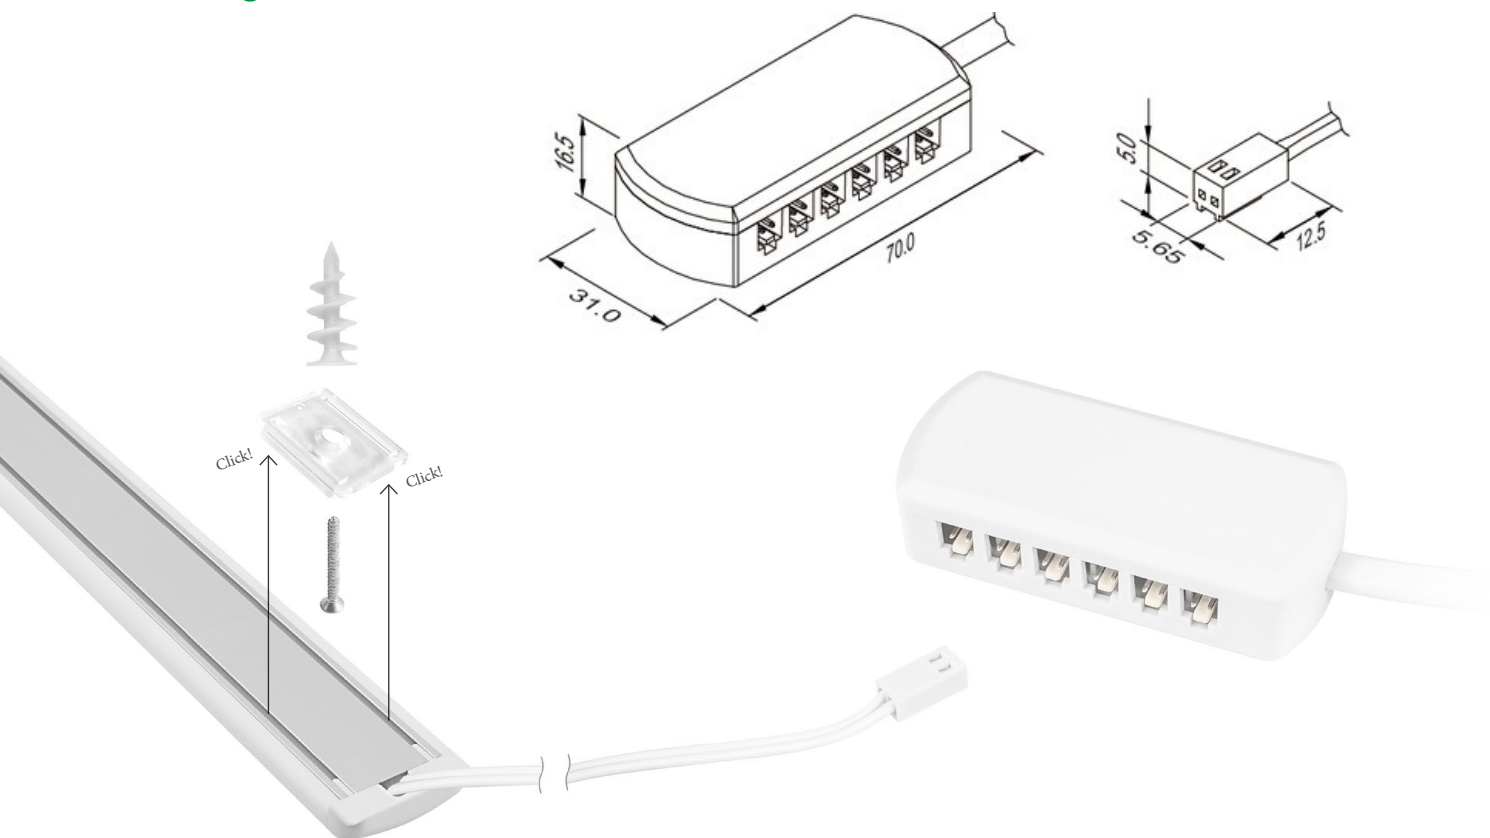

The lamp has all the benefits of the LARSA System and is an excellent lighting alternative **for gypsum ceilings and flat surfaces**. The luminaire guarantees the continuity of light and assembly is incredibly easy. Simply screw in the clips and insert the LARSA lamp. You will know it's all done when you hear the characteristic: „Click”.

Parameters

Power	10 W
Input voltage	24V DC (SELV)
Beam angle	140°
Colour	Neutral white
Colour temperature	4100 K
Luminous flux	1050 lm
LED durability	50.000 h
Ambient temperature range	From 2°C to 40°C
Controls and dimming	Dimmable
IP code	IP40
Colour Rendering Index (CRI)	83
Energy class	A+

Montage

Dimensions [mm]