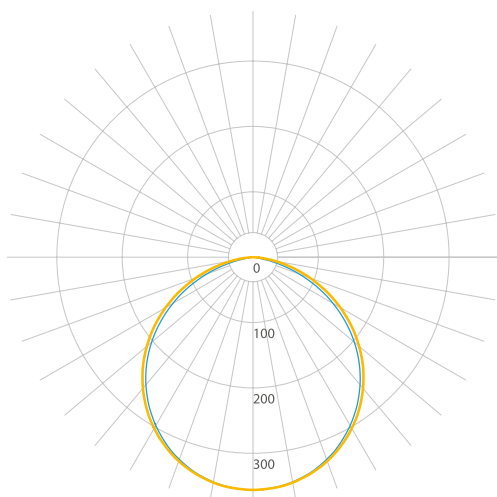

Parameters

Power	10 W
Input voltage	24V DC (SELV)
Beam angle	140°
Colour	Neutral white
Colour temperature	4100 K
Luminous flux	1050 lm
LED durability	50.000 h
Ambient temperature range	From 2°C to 40°C
Controls and dimming	Dimmable
IP code	IP40
Colour Rendering Index (CRI)	83
Energy class	A+

Montage

Dimensions [mm]