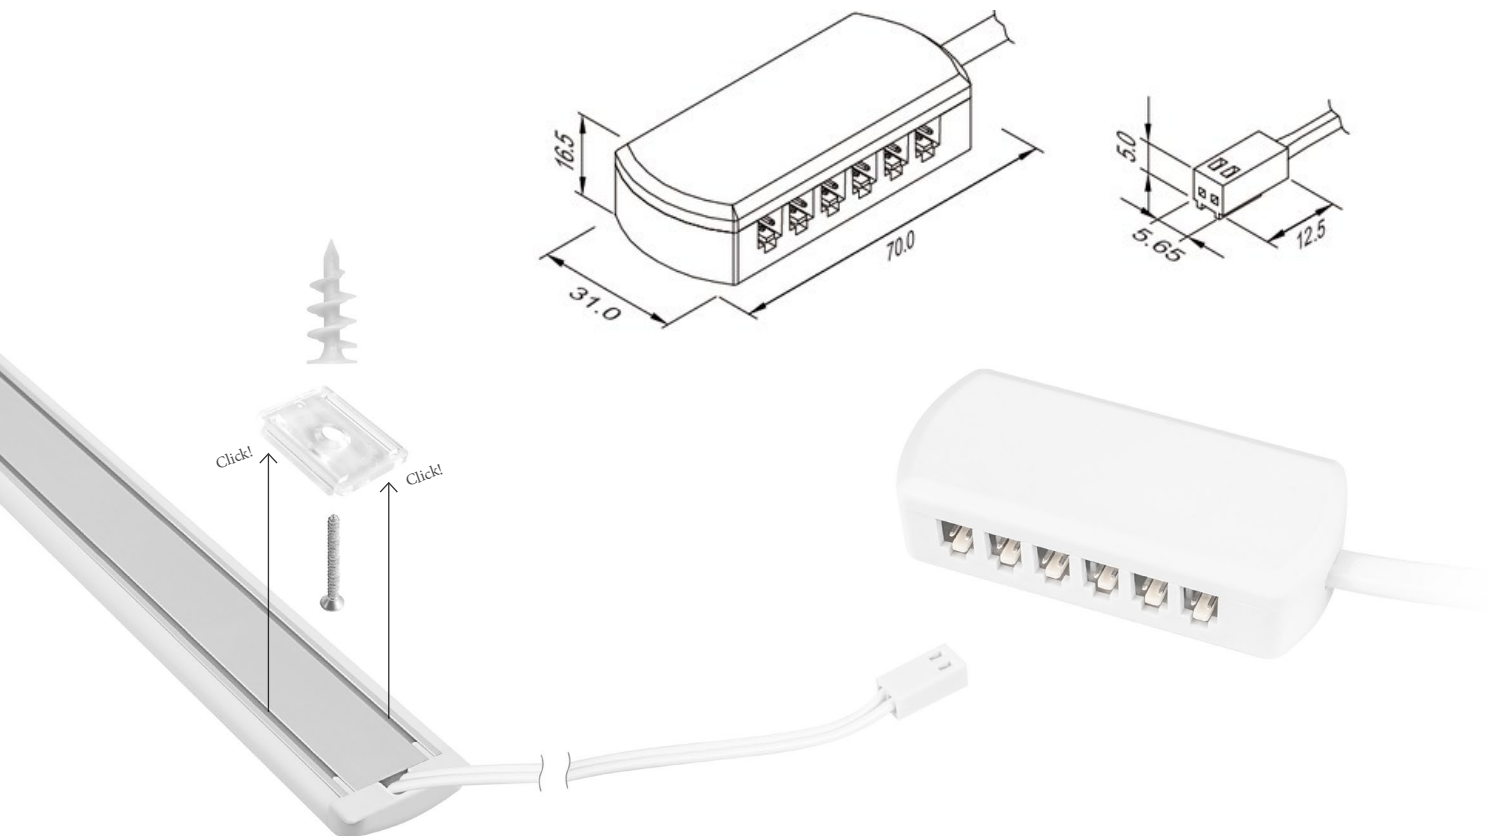

The lamp has all the benefits of the LARSA System and is an excellent lighting alternative **for gypsum ceilings and flat surfaces**. The luminaire guarantees the continuity of light and assembly is incredibly easy. Simply screw in the clips and insert the LARSA lamp. You will know it's all done when you hear the characteristic: „Click”.

Parameters

Power	20 W
Input voltage	24V DC (SELV)
Beam angle	140°
Colour	Neutral white
Colour temperature	4100 K
Luminous flux	2640 lm
LED durability	50.000 h
Ambient temperature range	From 2°C to 40°C
Controls and dimming	Dimmable
IP code	IP40
Colour Rendering Index (CRI)	82
Energy class	A+

Montage

Dimensions [mm]