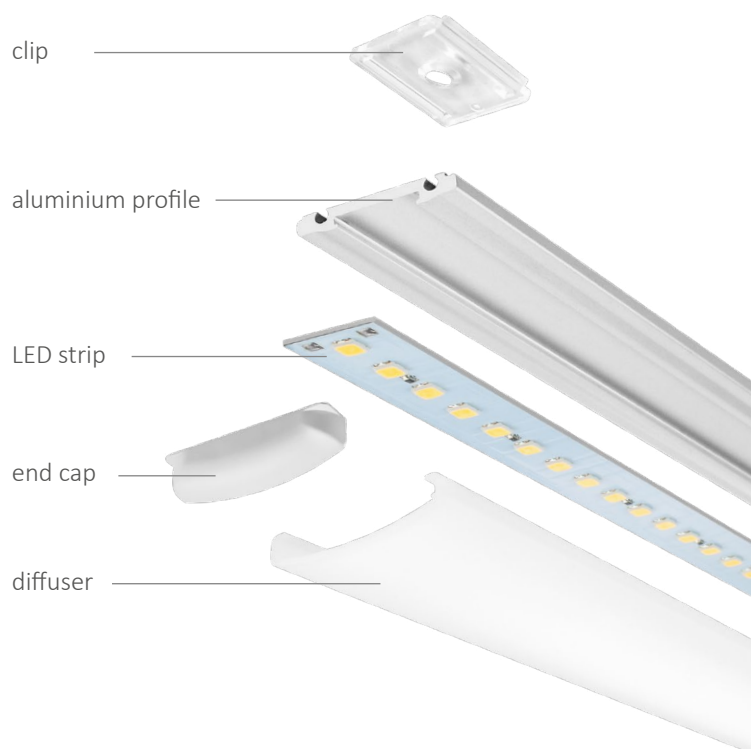

The lamp has all the benefits of the LARSA System and is an excellent lighting alternative **for gypsum ceilings and flat surfaces**. The luminaire guarantees the continuity of light and assembly is incredibly easy. Simply screw in the clips and insert the LARSA lamp. You will know it's all done when you hear the characteristic: „Click”.

Parameters

Power	20 W
Input voltage	24V DC (SELV)
Beam angle	140°
Colour	Neutral white
Colour temperature	4100 K
Luminous flux	2640 lm
LED durability	50.000 h
Ambient temperature range	From 2°C to 40°C
Controls and dimming	Dimmable
IP code	IP40
Colour Rendering Index (CRI)	82
Energy class	A+