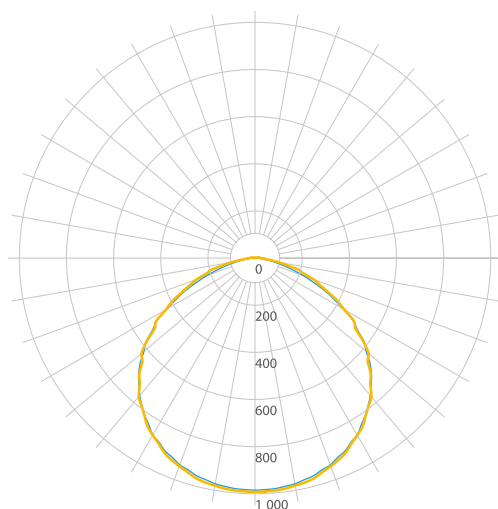

Parameters

Power	20 W
Input voltage	24V DC (SELV)
Beam angle	140°
Colour	Neutral white
Colour temperature	4100 K
Luminous flux	2640 lm
LED durability	50.000 h
Ambient temperature range	From 2°C to 40°C
Controls and dimming	Dimmable
IP code	IP40
Colour Rendering Index (CRI)	82
Energy class	A+

Montage

Dimensions [mm]