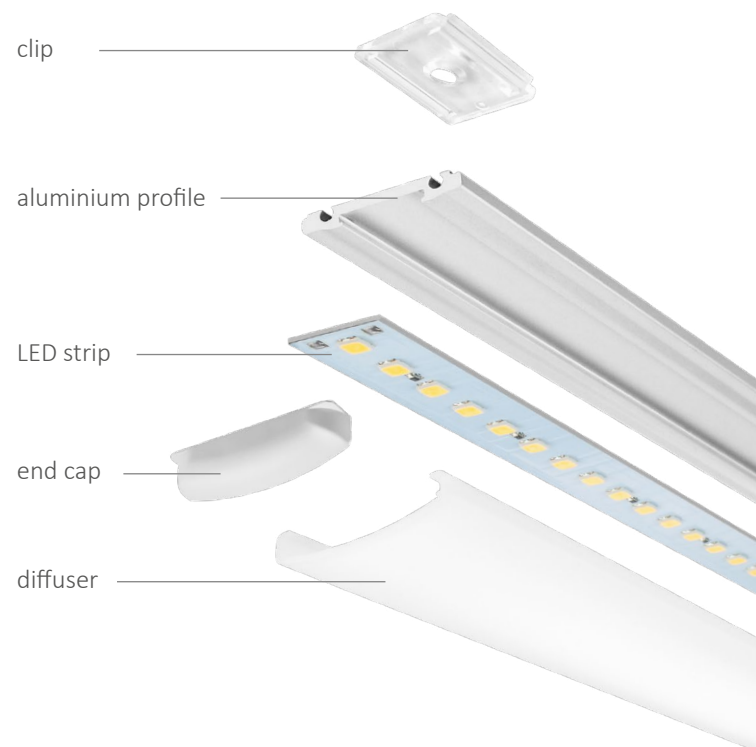

The lamp has all the benefits of the LARSA System and is an excellent lighting alternative **for gypsum ceilings and flat surfaces**. The luminaire guarantees the continuity of light and assembly is incredibly easy. Simply screw in the clips and insert the LARSA lamp. You will know it's all done when you hear the characteristic: „Click”.

Parameters

Power	20 W
Input voltage	24V DC (SELV)
Beam angle	140°
Colour	Neutral white
Colour temperature	4100 K
Luminous flux	2100 lm
LED durability	50.000 h
Ambient temperature range	From 2°C to 40°C
Controls and dimming	Dimmable
IP code	IP40
Colour Rendering Index (CRI)	83
Energy class	A+

Montage

Dimensions [mm]