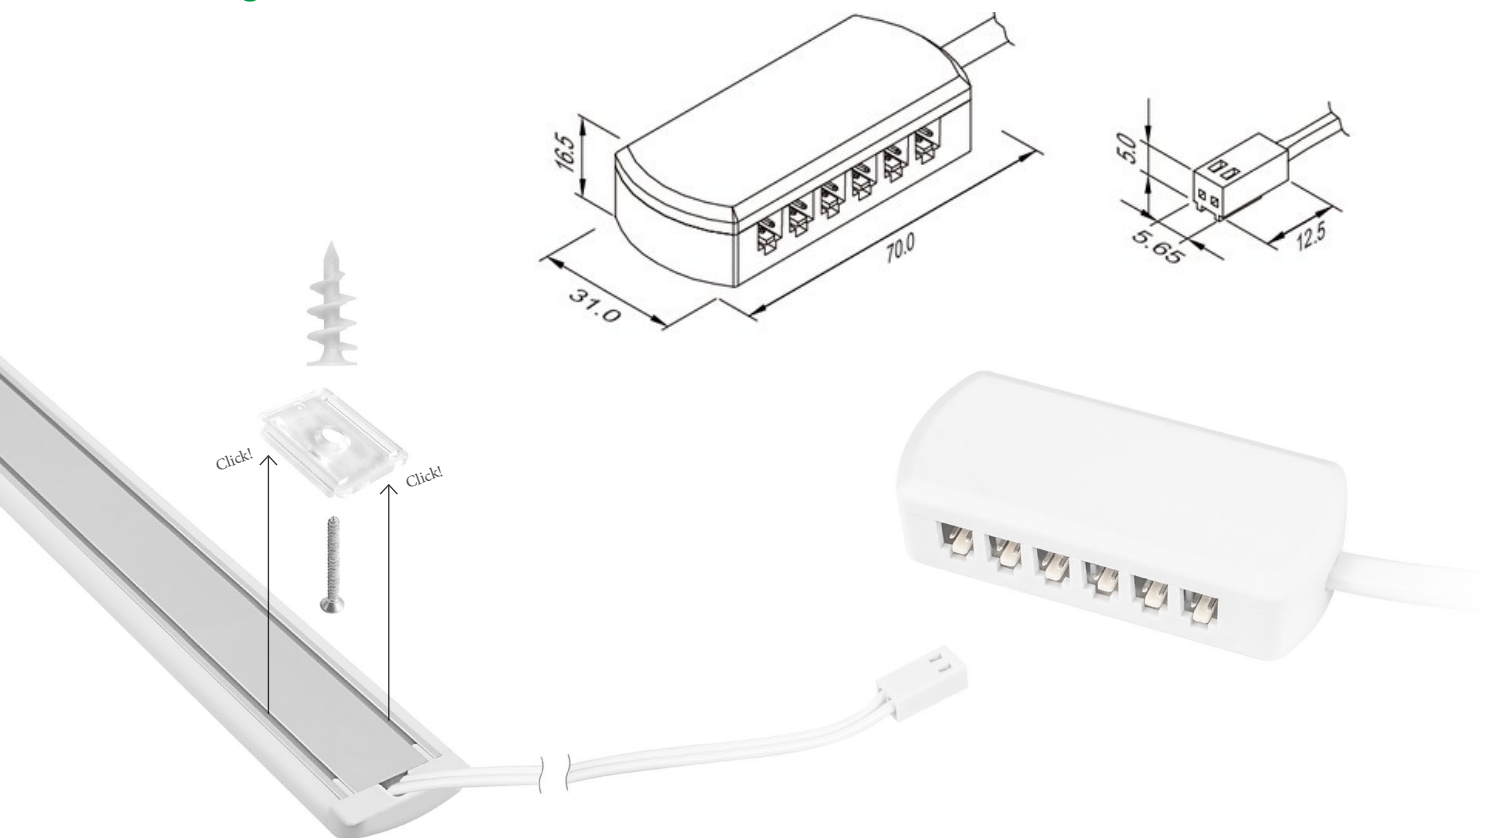

The lamp has all the benefits of the LARSA System and is an excellent lighting alternative **for gypsum ceilings and flat surfaces**. The luminaire guarantees the continuity of light and assembly is incredibly easy. Simply screw in the clips and insert the LARSA lamp. You will know it's all done when you hear the characteristic: „Click”.

Parameters

Power	20 W
Input voltage	24V DC (SELV)
Beam angle	140°
Colour	Neutral white
Colour temperature	4100 K
Luminous flux	2100 lm
LED durability	50.000 h
Ambient temperature range	From 2°C to 40°C
Controls and dimming	Dimmable
IP code	IP40
Colour Rendering Index (CRI)	83
Energy class	A+

Montage

Dimensions [mm]