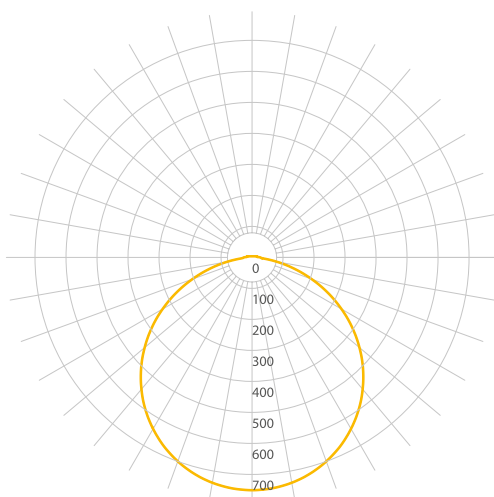

Parameters

Power	20 W
Input voltage	24V DC (SELV)
Beam angle	140°
Colour	Neutral white
Colour temperature	4100 K
Luminous flux	2100 lm
LED durability	50.000 h
Ambient temperature range	From 2°C to 40°C
Controls and dimming	Dimmable
IP code	IP40
Colour Rendering Index (CRI)	83
Energy class	A+

Montage

Dimensions [mm]