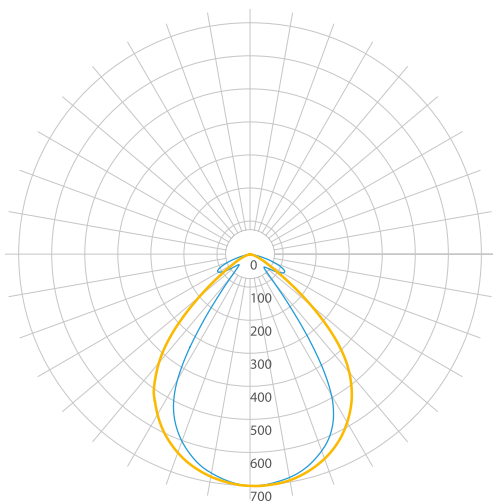

A lamp with transparent diffuser, with a **low degree of glare (UGR)**. Recommended for use in shops, corridors, hospitals, homes and offices, where it is essential to reduce discomforting glare.

## Parameters

Power	10 W
Input voltage	24V DC (SELV)
Beam angle	140°
Colour	Neutral white
Colour temperature	4100 K
Luminous flux	1050 lm
LED durability	50.000 h
Ambient temperature range	From 2°C to 40°C
Controls and dimming	Dimmable
IP code	IP40
Colour Rendering Index (CRI)	82
Energy class	A+

## Dimensions