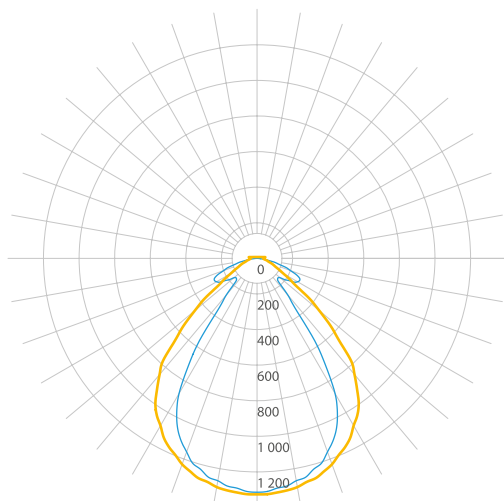

A lamp with transparent diffuser, with a **low degree of glare (UGR)**. Recommended for use in shops, corridors, hospitals, homes and offices, where it is essential to reduce discomforting glare.

Parameters

Power	20 W
Input voltage	24V DC (SELV)
Beam angle	140°
Colour	Neutral white
Colour temperature	4100 K
Luminous flux	2100 lm
LED durability	50.000 h
Ambient temperature range	From 2°C to 40°C
Controls and dimming	Dimmable
IP code	IP40
Colour Rendering Index (CRI)	82
Energy class	A+

Dimensions