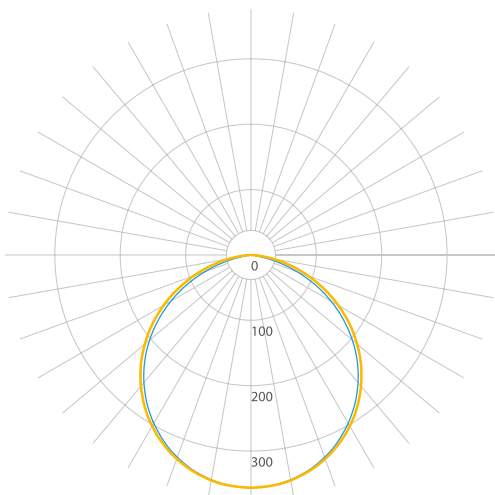

LARSA 120S Half

Standard lamp with an opal diffuser.

A functional and aesthetic solution for offices, public buildings, hotels, conference halls, hospitals and other spaces.

Parameters

Power	10 W
Input voltage	24V DC (SELV)
Beam angle	140°
Colour	Neutral white
Colour temperature	4100 K
Luminous flux	1050 lm
LED durability	50.000 h
Ambient temperature range	From 2°C to 40°C
Controls and dimming	Dimmable
IP code	IP40
Colour Rendering Index (CRI)	83
Energy class	A+

Dimensions