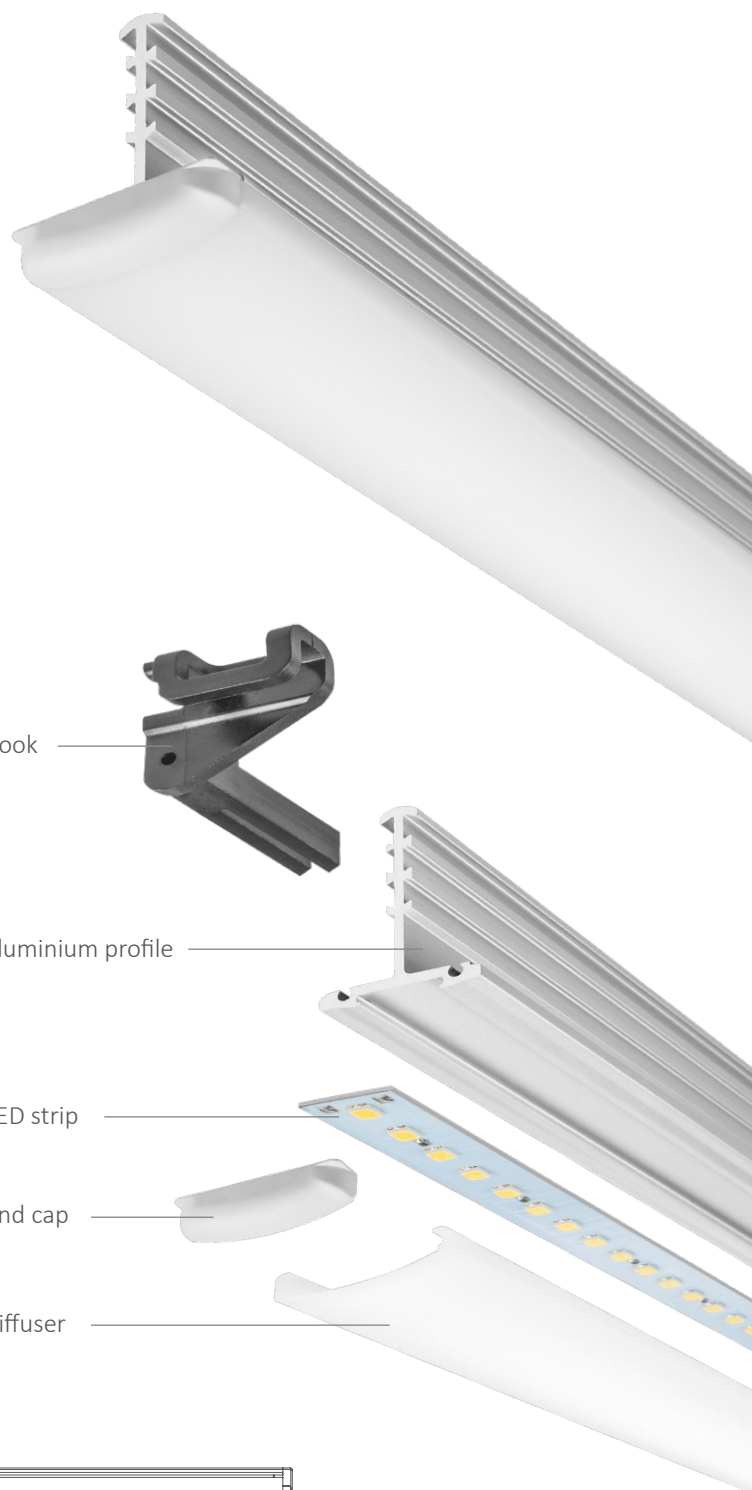

LARSA 120S Half

Standard lamp with an opal diffuser.

A functional and aesthetic solution for offices, public buildings, hotels, conference halls, hospitals and other spaces.

Parameters

Power	10 W
Input voltage	24V DC (SELV)
Beam angle	140°
Colour	Neutral white
Colour temperature	4100 K
Luminous flux	1050 lm
LED durability	50.000 h
Ambient temperature range	From 2°C to 40°C
Controls and dimming	Dimmable
IP code	IP40
Colour Rendering Index (CRI)	83
Energy class	A+

Dimensions