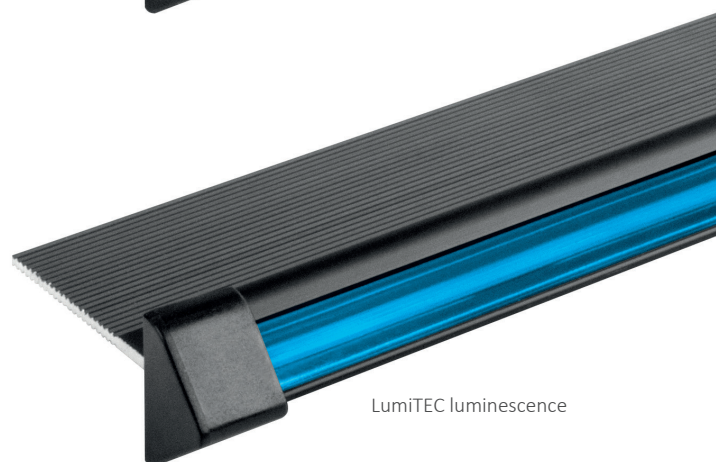

The INTERNAL stair profile is specially designed for stairs with ceramic tiles and provides a continuous, extremely energy-efficient, aesthetic strip of light.

Technical data

Material	aluminium
Profile colour	black, silver
LedFLEX lighting	- 30 LED/m - 60 LED/m - 120 LED/m
Colours	- transparent - opal - blue - red - orange - any colour from RAL palette
LumiTEC lighting	white, turquoise, yellow, red, lemon, green, blue, pink, purple
Input voltage	12V or 24V
Power	2,4 W/m; 4,8 W/m
Control	DALI, KNX, DMX, Smartphone

LedFLEX luminescence

LumiTEC luminescence

Dimensions [mm]

Montage