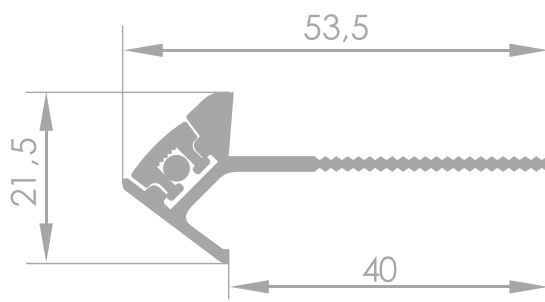

The INTERNAL stair profile is specially designed for stairs with ceramic tiles and provides a continuous, extremely energy-efficient, aesthetic strip of light.

Technical data

Material	aluminium
Profile colour	black, silver
LedFLEX lighting	- 30 LED/m - 60 LED/m - 120 LED/m
Colours	- transparent - opal - blue - red - orange - any colour from RAL palette
LumiTEC lighting	white, turquoise, yellow, red, lemon, green, blue, pink, purple
Input voltage	12V or 24V
Power	2,4 W/m; 4,8 W/m
Control	DALI, KNX, DMX, Smartphone

LedFLEX luminescence

LumiTEC luminescence

Dimensions [mm]

Montage