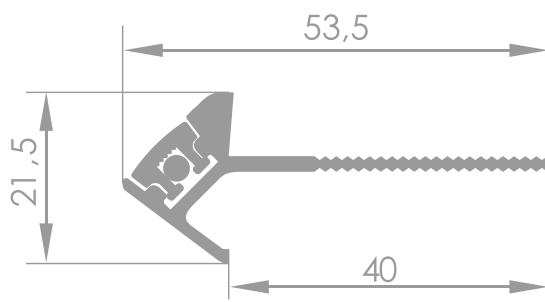

The INTERNAL stair profile is specially designed for stairs with ceramic tiles and provides a continuous, extremely energy-efficient, aesthetic strip of light.

## Technical data

Material	aluminium
Profile colour	black, silver
LedFLEX lighting	- 30 LED/m - 60 LED/m - 120 LED/m
Colours	- transparent - opal - blue - red - orange - any colour from RAL palette
LumiTEC lighting	white, turquoise, yellow, red, lemon, green, blue, pink, purple
Input voltage	12V or 24V
Power	4,8 W/m
Control	DALI, KNX, DMX, Smartphone

## Dimensions [mm]