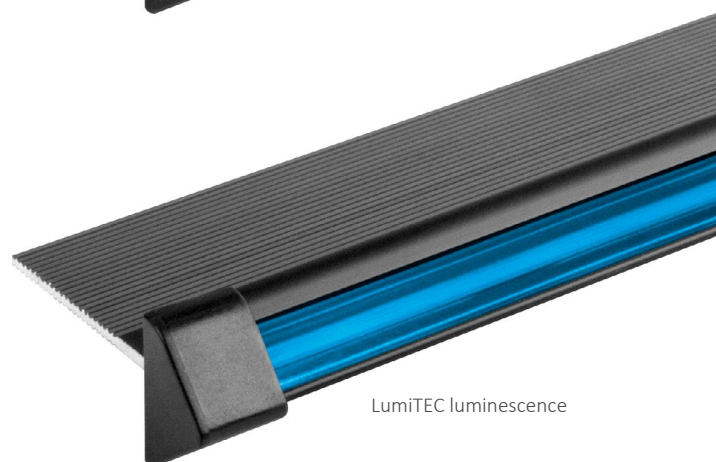

LedFLEX luminescence

LumiTEC luminescence