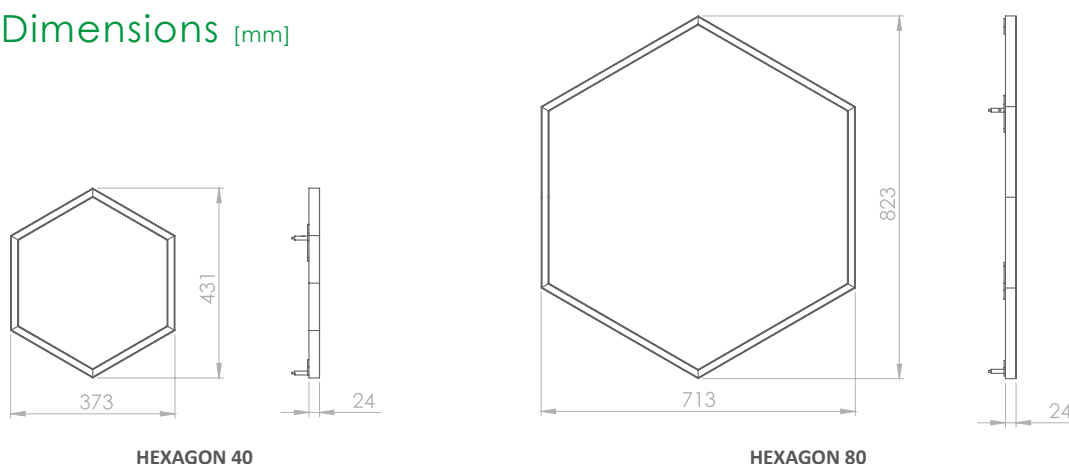

Technical data

	HEXAGON 40	HEXAGON 80
Power	12W	20W
Input voltage	12V DC or 24V DC	12V DC or 24V DC
Beam angle	120°	120°
Colour	monocolour or CCT	monocolour or CCT
Colour temperature	3000K, 4000K, 5000K	3000K, 4000K, 5000K
Luminous flux	530 lm	920 lm
Light source	LED	LED
Ambient temperature range	from -20°C to 40°C	from -20°C to 40°C
Dimming	dimmable	dimmable
IP code	IP40	IP40
Colour rendering index (CRI)	80, 90 (depends on the LED strip)	80, 90 (depends on the LED strip)
Energy class	A++	A++
Diffuser	Opal, PMMA	Opal, PMMA
Control	Remote controller	Remote controller
Materials, colours	Aluminium black or silver	Aluminium black or silver
Set up	Steel cord wires for hanging or screwed to flat surfaces	Steel cord wires for hanging or screwed to flat surfaces

HEXAGON 40

HEXAGON 80

Dimensions [mm]

DECORATIVE LUMINAIRE

HEXAGON STRONG

Technical data

	HEXAGON 40 STRONG	HEXAGON 80 STRONG
Power	24W	46W
Input voltage	24V DC	24V DC
Beam angle	120°	120°
Colour	monocolour or CCT	monocolour or CCT
Colour temperature	3000K, 4000K, 5000K	3000K, 4000K, 5000K
Luminous flux	1030 lm	1380 lm
Light source	LED	LED
Ambient temperature range	from -20°C to 40°C	from -20°C to 40°C
Dimming	dimmable	dimmable
IP code	IP40	IP40
Colour rendering index (CRI)	80, 90 (depends on the LED strip)	80, 90 (depends on the LED strip)
Energy class	A++	A++
Diffusor	Opal, PMMA	Opal, PMMA
Control	Remote controller	Remote controller
Materials, colours	Aluminium black or silver	Aluminium black or silver
Set up	Steel cord wires for hanging or screwed to flat surfaces	Steel cord wires for hanging or screwed to flat surfaces