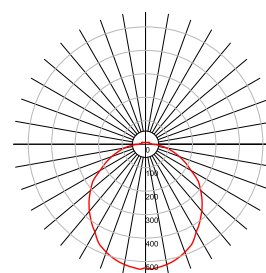

Technical data

	HEXAGON 40	HEXAGON 80
Power	12W	20W
Input voltage	12V DC or 24V DC	12V DC or 24V DC
Beam angle	120°	120°
Colour	monocolour or CCT	monocolour or CCT
Colour temperature	3000K, 4000K, 5000K	3000K, 4000K, 5000K
Luminous flux	530 lm	920 lm
Light source	LED	LED
Ambient temperature range	from -20°C to 40°C	from -20°C to 40°C
Dimming	dimmable	dimmable
IP code	IP40	IP40
Colour rendering index (CRI)	80, 90 (depends on the LED strip)	80, 90 (depends on the LED strip)
Energy class	A++	A++
Diffuser	Opal, PMMA	Opal, PMMA
Control	Remote controller	Remote controller
Materials, colours	Aluminium black or silver	Aluminium black or silver
Set up	Steel cord wires for hanging or screwed to flat surfaces	Steel cord wires for hanging or screwed to flat surfaces

HEXAGON 40

HEXAGON 80

Dimensions [mm]

DECORATIVE LUMINAIRE

HEXAGON STRONG

Technical data

	HEXAGON 40 STRONG	HEXAGON 80 STRONG
Power	24W	46W
Input voltage	24V DC	24V DC
Beam angle	120°	120°
Colour	monocolour or CCT	monocolour or CCT
Colour temperature	3000K, 4000K, 5000K	3000K, 4000K, 5000K
Luminous flux	1030 lm	1380 lm
Light source	LED	LED
Ambient temperature range	from -20°C to 40°C	from -20°C to 40°C
Dimming	dimmable	dimmable
IP code	IP40	IP40
Colour rendering index (CRI)	80, 90 (depends on the LED strip)	80, 90 (depends on the LED strip)
Energy class	A++	A++
Diffusor	Opal, PMMA	Opal, PMMA
Control	Remote controller	Remote controller
Materials, colours	Aluminium black or silver	Aluminium black or silver
Set up	Steel cord wires for hanging or screwed to flat surfaces	Steel cord wires for hanging or screwed to flat surfaces

HEXAGON 40 STRONG

HEXAGON 80 STRONG

Dimensions [mm]

HEXAGON 40 STRONG

HEXAGON 80 STRONG