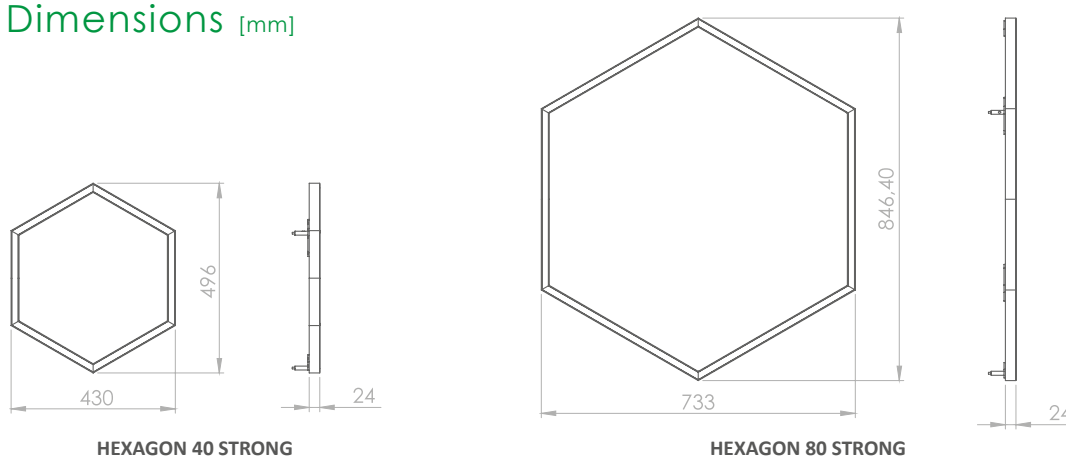

Technical data

	HEXAGON 40	HEXAGON 80
Power	12W	20W
Input voltage	12V DC or 24V DC	12V DC or 24V DC
Beam angle	120°	120°
Colour	monocolour or CCT	monocolour or CCT
Colour temperature	3000K, 4000K, 5000K	3000K, 4000K, 5000K
Luminous flux	530 lm	920 lm
Light source	LED	LED
Ambient temperature range	from -20°C to 40°C	from -20°C to 40°C
Dimming	dimmable	dimmable
IP code	IP40	IP40
Colour rendering index (CRI)	80, 90 (depends on the LED strip)	80, 90 (depends on the LED strip)
Energy class	A++	A++
Diffuser	Opal, PMMA	Opal, PMMA
Control	Remote controller	Remote controller
Materials, colours	Aluminium black or silver	Aluminium black or silver
Set up	Steel cord wires for hanging or screwed to flat surfaces	Steel cord wires for hanging or screwed to flat surfaces

HEXAGON 40

HEXAGON 80

Dimensions [mm]

DECORATIVE LUMINAIRE

HEXAGON STRONG

Technical data

	HEXAGON 40 STRONG	HEXAGON 80 STRONG
Power	24W	46W
Input voltage	24V DC	24V DC
Beam angle	120°	120°
Colour	monocolour or CCT	monocolour or CCT
Colour temperature	3000K, 4000K, 5000K	3000K, 4000K, 5000K
Luminous flux	1030 lm	1380 lm
Light source	LED	LED
Ambient temperature range	from -20°C to 40°C	from -20°C to 40°C
Dimming	dimmable	dimmable
IP code	IP40	IP40
Colour rendering index (CRI)	80, 90 (depends on the LED strip)	80, 90 (depends on the LED strip)
Energy class	A++	A++
Diffusor	Opal, PMMA	Opal, PMMA
Control	Remote controller	Remote controller
Materials, colours	Aluminium black or silver	Aluminium black or silver
Set up	Steel cord wires for hanging or screwed to flat surfaces	Steel cord wires for hanging or screwed to flat surfaces

HEXAGON 40 STRONG

HEXAGON 80 STRONG

Dimensions [mm]

HEXAGON 40 STRONG

HEXAGON 80 STRONG