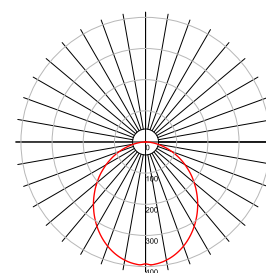

Technical data

	HEXAGON 40	HEXAGON 80
Power	12W	20W
Input voltage	12V DC or 24V DC	12V DC or 24V DC
Beam angle	120°	120°
Colour	monocolour or CCT	monocolour or CCT
Colour temperature	3000K, 4000K, 5000K	3000K, 4000K, 5000K
Luminous flux	530 lm	920 lm
Light source	LED	LED
Ambient temperature range	from -20°C to 40°C	from -20°C to 40°C
Dimming	dimmable	dimmable
IP code	IP40	IP40
Colour rendering index (CRI)	80, 90 (depends on the LED strip)	80, 90 (depends on the LED strip)
Energy class	A++	A++
Diffuser	Opal, PMMA	Opal, PMMA
Control	Remote controller	Remote controller
Materials, colours	Aluminium black or silver	Aluminium black or silver
Set up	Steel cord wires for hanging or screwed to flat surfaces	Steel cord wires for hanging or screwed to flat surfaces

HEXAGON 40

HEXAGON 80

Dimensions [mm]

DECORATIVE LUMINAIRE

HEXAGON STRONG

Technical data

	HEXAGON 40 STRONG	HEXAGON 80 STRONG
Power	24W	46W
Input voltage	24V DC	24V DC
Beam angle	120°	120°
Colour	monocolour or CCT	monocolour or CCT
Colour temperature	3000K, 4000K, 5000K	3000K, 4000K, 5000K
Luminous flux	1030 lm	1380 lm
Light source	LED	LED
Ambient temperature range	from -20°C to 40°C	from -20°C to 40°C
Dimming	dimmable	dimmable
IP code	IP40	IP40
Colour rendering index (CRI)	80, 90 (depends on the LED strip)	80, 90 (depends on the LED strip)
Energy class	A++	A++
Diffusor	Opal, PMMA	Opal, PMMA
Control	Remote controller	Remote controller
Materials, colours	Aluminium black or silver	Aluminium black or silver
Set up	Steel cord wires for hanging or screwed to flat surfaces	Steel cord wires for hanging or screwed to flat surfaces

HEXAGON 40 STRONG

HEXAGON 80 STRONG

Dimensions [mm]

HEXAGON 40 STRONG

HEXAGON 80 STRONG