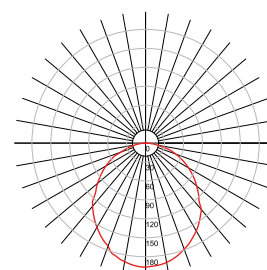

DECORATIVE LUMINAIRE

HEXAGON

Modern LED lighting with a geometric shape allows you to create different light patterns on the ceiling or wall. Hexagon is available in two standard sizes 40 and 80 cm. With the optional color temperature adjustment feature, you can control the ambience of your space. You want a relaxing, peaceful evening, choose a pleasantly warm light. You want to work efficiently, set a neutral color. You want a modern interior, stimulating to action, switch to a cool white. In addition, dimmability helps you adjust the intensity of the so that it fully adapts to the interior.

Technical data

	HEXAGON 40	HEXAGON 80
Power	12W	20W
Input voltage	12V DC or 24V DC	12V DC or 24V DC
Beam angle	120°	120°
Colour	monocolour or CCT	monocolour or CCT
Colour temperature	3000K, 4000K, 5000K	3000K, 4000K, 5000K
Luminous flux	530 lm	920 lm
Light source	LED	LED
Ambient temperature range	from -20°C to 40°C	from -20°C to 40°C
Dimming	dimmable	dimmable
IP code	IP40	IP40
Colour rendering index (CRI)	80, 90 (depends on the LED strip)	80, 90 (depends on the LED strip)
Energy class	A++	A++
Diffuser	Opal, PMMA	Opal, PMMA
Control	Remote controller	Remote controller
Materials, colours	Aluminium black or silver	Aluminium black or silver
Set up	Steel cord wires for hanging or screwed to flat surfaces	Steel cord wires for hanging or screwed to flat surfaces