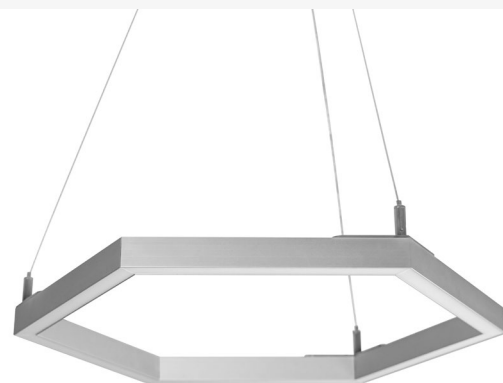

DECORATIVE LUMINAIRE

HEXAGON

Modern LED lighting with a geometric shape allows you to create different light patterns on the ceiling or wall. Hexagon is available in two standard sizes 40 and 80 cm. With the optional color temperature adjustment feature, you can control the ambience of your space. You want a relaxing, peaceful evening, choose a pleasantly warm light. You want to work efficiently, set a neutral color. You want a modern interior, stimulating to action, switch to a cool white. In addition, dimmability helps you adjust the intensity of the so that it fully adapts to the interior.

Technical data

	HEXAGON 40	HEXAGON 80
Power	12W	20W
Input voltage	12V DC or 24V DC	12V DC or 24V DC
Beam angle	120°	120°
Colour	monocolour or CCT	monocolour or CCT
Colour temperature	3000K, 4000K, 5000K	3000K, 4000K, 5000K
Luminous flux	530 lm	920 lm
Light source	LED	LED
Ambient temperature range	from -20°C to 40°C	from -20°C to 40°C
Dimming	dimmable	dimmable
IP code	IP40	IP40
Colour rendering index (CRI)	80, 90 (depends on the LED strip)	80, 90 (depends on the LED strip)
Energy class	A++	A++
Diffuser	Opal, PMMA	Opal, PMMA
Control	Remote controller	Remote controller
Materials, colours	Aluminium black or silver	Aluminium black or silver
Set up	Steel cord wires for hanging or screwed to flat surfaces	Steel cord wires for hanging or screwed to flat surfaces