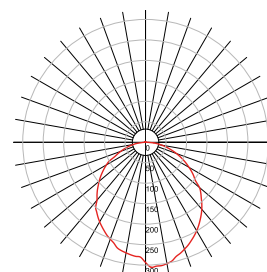

DECORATIVE LUMINAIRE

HEXAGON

Modern LED lighting with a geometric shape allows you to create different light patterns on the ceiling or wall. Hexagon is available in two standard sizes 40 and 80 cm. With the optional color temperature adjustment feature, you can control the ambience of your space. You want a relaxing, peaceful evening, choose a pleasantly warm light. You want to work efficiently, set a neutral color. You want a modern interior, stimulating to action, switch to a cool white. In addition, dimmability helps you adjust the intensity of the so that it fully adapts to the interior.

Technical data

	HEXAGON 40	HEXAGON 80
Power	12W	20W
Input voltage	12V DC or 24V DC	12V DC or 24V DC
Beam angle	120°	120°
Colour	monocolour or CCT	monocolour or CCT
Colour temperature	3000K, 4000K, 5000K	3000K, 4000K, 5000K
Luminous flux	530 lm	920 lm
Light source	LED	LED
Ambient temperature range	from -20°C to 40°C	from -20°C to 40°C
Dimming	dimmable	dimmable
IP code	IP40	IP40
Colour rendering index (CRI)	80, 90 (depends on the LED strip)	80, 90 (depends on the LED strip)
Energy class	A++	A++
Diffuser	Opal, PMMA	Opal, PMMA
Control	Remote controller	Remote controller
Materials, colours	Aluminium black or silver	Aluminium black or silver
Set up	Steel cord wires for hanging or screwed to flat surfaces	Steel cord wires for hanging or screwed to flat surfaces

HEXAGON 80

Dimensions [mm]