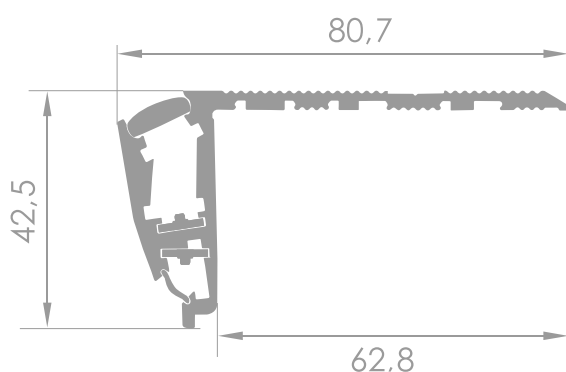

The UNiversal aluminum stair profile with dual LED illumination is our best seller. The profile may use LED's in any single colour from the RGB colour spectrum, provides a continuous aesthetic strip of light and additional illumination of a stair riser.

## Technical data

Material	aluminium
Profile colour	black, silver
Profile variant	- with row marker - without row marker
LedFLEX lighting	- 30 LED/m - 60 LED/m - 120 LED/m
Colours	- transparent - opal - blue - red - orange - any colour from RAL palette - RGB
Input voltage	12V or 24V
Power	4,8 W/m; 7,2 W/m; 9,6 W/m
Control	DALI, KNX, DMX, Smartphone

## Dimensions [mm]

- Fixed to the finished edge of a step with screws or an adhesive
- Can be installed on carpeted steps
- Adjustable end caps
- No visible LED points
- Illuminated row markings