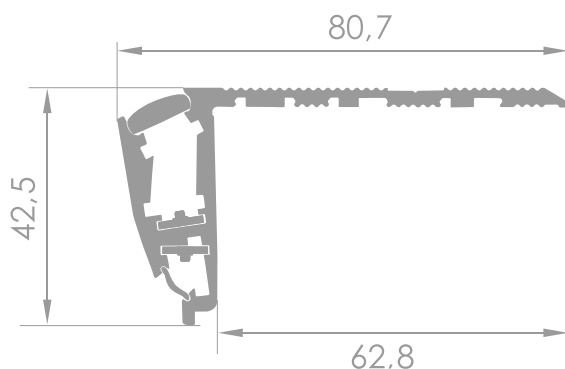

Technical data

Material	aluminium
Profile colour	black, silver
Profile variant	- with row marker - without row marker
LedFLEX lighting	- 30 LED/m - 60 LED/m - 120 LED/m
Colours	- transparent - opal - blue - red - orange - any colour from RAL palette - RGB
Input voltage	12V or 24V
Power	2,4 W/m; 4,8 W/m; 7,2 W/m; 9,6 W/m
Control	DALI, KNX, DMX, Smartphone

Dimensions [mm]

- Fixed to the finished edge of a step with screws or an adhesive
- Can be installed on carpeted steps
- Adjustable end caps
- No visible LED points
- Illuminated row markings

Montage

Standard variant

Carpet distant variant